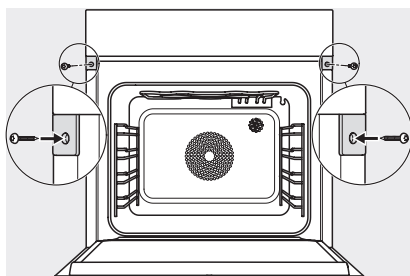

ESW7x20, DGC7x6xHCPro, DGC7x6xHCXPro installation drawings

ESW7x10, EVS7010, DGC7x6xHCPro, DGC7x6xHCXPro installation drawings

built-in DGC XXL, installation drawing

DGC7x65 connections and ventilation 60cm, installation drawing

built-in DGC XXL build-under, installation drawing

screw joint DGC XXL, installation drawing

DGC7x4x Schwenkbereich der Blende, installation drawings

side view DGC XXL, installation drawings