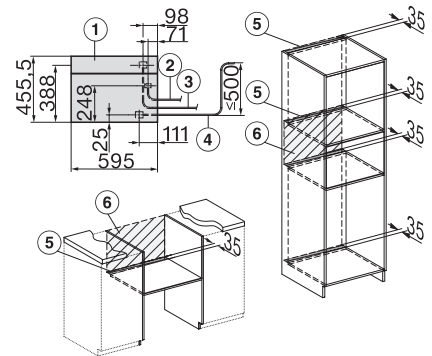

Installation\_DG\_DGM\_DGC\_XL\_ESW7x10\_EVS7010, installation drawings

built-in DG DGM DGC XL build-under, installation drawing

DGC7x4x built-in tall cabinet, installation drawing

DGC7x45 connections and ventilation 45cm, installation drawing

DGC7x4x swivel range of the aperture, installation drawings

screw joint DGC XL, installation drawing

side view DGC XL, installation drawings