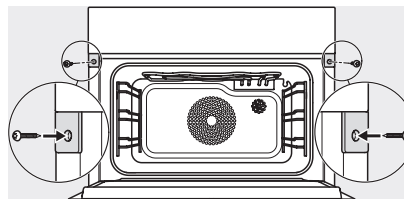

Installation\_DG\_DGM\_DGC\_XL\_ESW7x10\_EVS7010, installation drawings

built-in DG DGM DGC XL build-under, installation drawing

DGC7x4x built-in tall cabinet, installation drawing

DGC7x45 connections and ventilation 45cm, installation drawing

DGC7x4x swivel range of the aperture, installation drawings

screw joint DGC XL, installation drawing

side view DGC XL, installation drawings