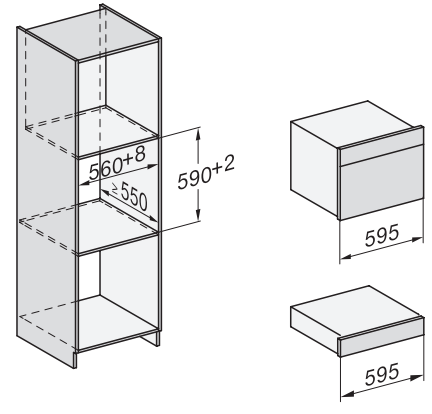

Installation\_DG\_DGM\_DGC\_XL\_ESW7x10\_EVS7010, installation drawings

built-in DG DGM DGC XL build-under, installation drawing

DGC7x4x built-in tall cabinet, installation drawing

DGC7x45 connections and ventilation 45cm, installation drawing

DGC7x4x swivel range of the aperture, installation drawings

screw joint DGC XL, installation drawing

side view DGC XL, installation drawings