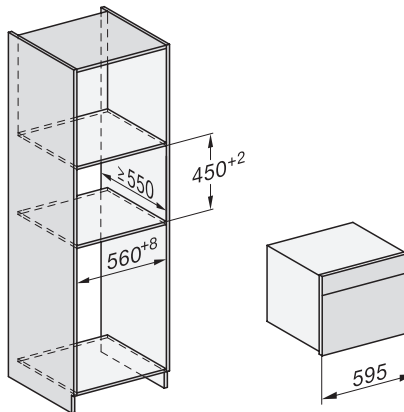

Installation\_DG\_DGM\_DGC\_XL\_ESW7x10\_EVS7010, installation drawings

built-in DG DGM DGC XL build-under, installation drawing

DGC7x4x built-in tall cabinet, installation drawing

DGC7x45 connections and ventilation 45cm, installation drawing

DGC7x4x swivel range of the aperture, installation drawings

screw joint DGC XL, installation drawing

side view DGC XL, installation drawings