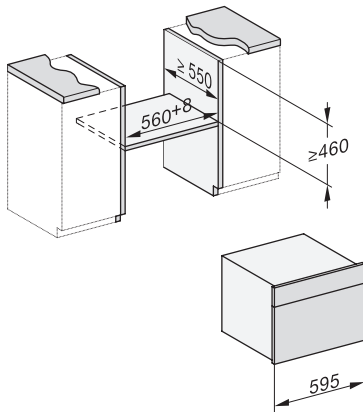

DGC 7640 HC Pro
Kompakt dampovn
for damptilberedning, baking, steking med steketermometer + HydroClean.

H7000 handle, glass, installation drawings

Installation DG, DGM, DGC XL, ESW7x20 installation drawings

Installation_DG_DGM_DGC_XL_ESW7x10_EVS7010, installation drawings

built-in DG DGM DGC XL build-under, installation drawing

DGC7x4x built-in tall cabinet, installation drawing

DGC7x4x swivel range of the aperture, installation drawings

screw joint DGC XL, installation drawing

side view DGC XL, installation drawings