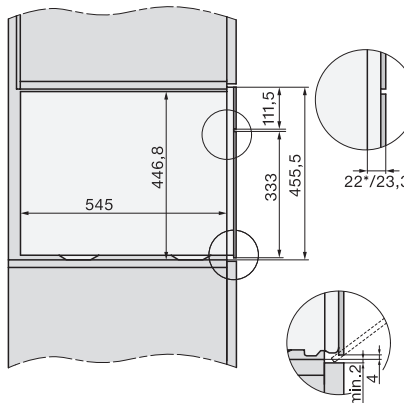

Installation_DG_DGM_DGC_XL_ESW7x10_EVS7010, installation drawings

built-in DG DGM DGC XL build-under, installation drawing

DGC7x4x built-in tall cabinet, installation drawing

DGC7x4x swivel range of the aperture, installation drawings

screw joint DGC XL, installation drawing

side view DGC XL, installation drawings