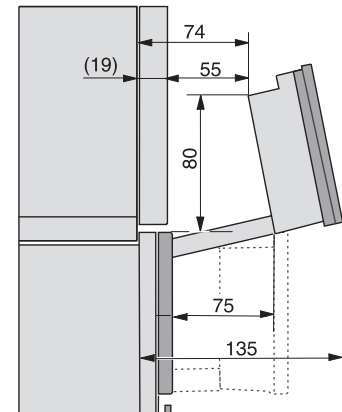

Installation_DG_DGM_DGC_XL_ESW7x10_EVS7010, installation drawings

built-in DG DGM DGC XL build-under, installation drawing

DGC7x4x built-in tall cabinet, installation drawing

DGC7x4x swivel range of the aperture, installation drawings

screw joint DGC XL, installation drawing

side view DGC XL, installation drawings