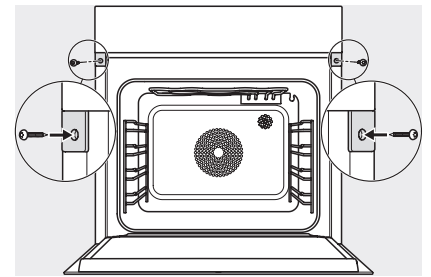

DGC 7460 HCX Pro  
 Håndtaksløs kombidampovn  
 for dampovn, baking, steking med netværk + HydroClean.

ESW7x20, DGC7x6xHCPro, DGC7x6xHCXPro installation drawings

ESW7x10, EVS7010, DGC7x6xHCPro, DGC7x6xHCXPro installation drawings

built-in DGC XXL, installation drawing

DGC7x60 connections and ventilation 60cm, installation drawing

built-in DGC XXL build-under, installation drawing

screw joint DGC XXL, installation drawing

DGC7x4x swivel range of the aperture, installation drawings