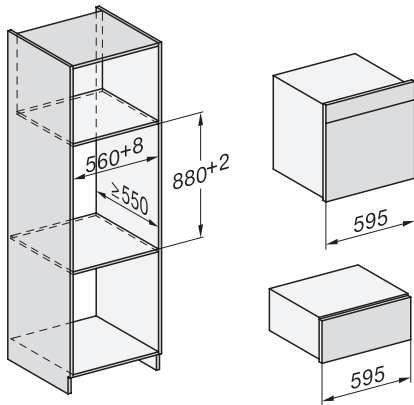

DGC 7460 HCX Pro
Håndtaksløs kombidampovn
for dampovn, baking, steking med netværk + HydroClean.

ESW7x20, DGC7x6xHCPro, DGC7x6xHCXPro installation drawings