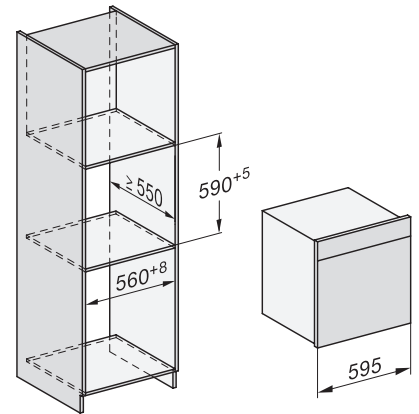

built-in DGC XXL, installation drawing

DGC7x60 connections and ventilation 60cm, installation drawing

built-in DGC XXL build-under, installation drawing

screw joint DGC XXL, installation drawing

DGC7x4x swivel range of the aperture, installation drawings

side view DGC XXL, installation drawings