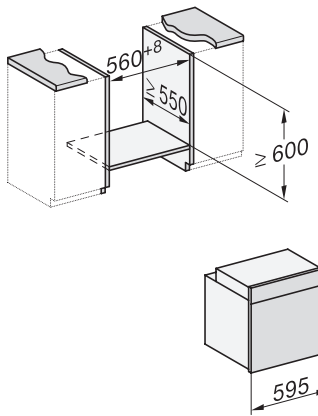

DGC 7250

Kombidampovn

for nettverkstilkoblet damptilberedning, baking og steking samt TasteControl.

installation H7000 XL, installation drawing

side view H7000 XL, installation drawings

built-in H7000 XL, installation drawing

Installation H7000 XL underframe, installation drawings

H7000 handle, glass, installation drawings

side view H7000 XL build-under, installation drawing