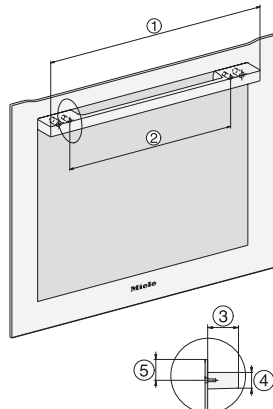

DG2740, DG7140, DGM7340, H2760B/BP, H7140BM, H7x64B/BP, H7x60B/BP installation drawings