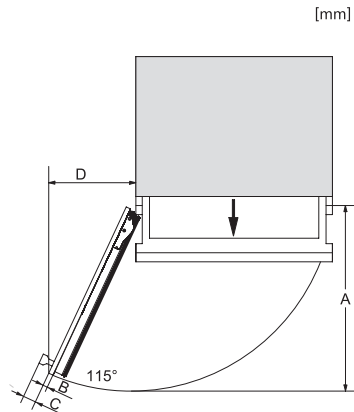

F 2413 Vi  
MasterCool fryseskap  
for førsteklasses design og teknologi i storformat.

Side-by-side, MasterCool, without partition wall, with heating mat (Sketch) (with footnote)

F2413Vi, F2412Vi, F2411Vi, MasterCool, inner space, installation drawings

Sideview, MasterCool, Sketch

Example for dimensioning Side-by-side-Combination MasterCool (Sketch) (\*footnote) (only for EUROPE)

Side-by-Side, MasterCool, footnote, installation drawings

KFP1805ed/cs, KFP1804ed/cs, Front panel, Front dimensions, MasterCool, installation drawings

F2413Vi, F2471Vi, F2471SF, F2461Vi, F2411Vi, F2411SF, installation, MasterCool, installation drawings

Opening angle 90°/115°, right side stop, MasterCool (Sketch) with footnote