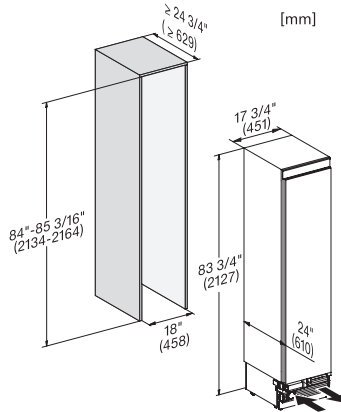

F 2413 Vi  
MasterCool fryseskap  
for førsteklasses design og teknologi i storformat.

Side-by-side, MasterCool, without partition wall, with heating mat (Sketch) (with footnote)

F2413Vi, F2412Vi, F2411Vi, MasterCool, inner space, installation drawings

Sideview, MasterCool, Sketch

Example for dimensioning Side-by-side-Combination MasterCool (Sketch) (\*footnote) (only for EUROPE)

Side-by-Side, MasterCool, footnote, installation drawings

KFP1805ed/cs, KFP1804ed/cs, Front panel, Front dimensions, MasterCool, installation drawings