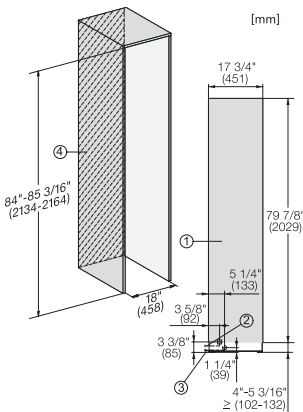

F 2413 Vi  
MasterCool fryseskap  
for førsteklasses design og teknologi i storformat.

Side-by-side, MasterCool, without partition wall, with heating mat (Sketch) (with footnote)

F2413Vi, F2412Vi, F2411Vi, MasterCool, inner space, installation drawings

Sideview, MasterCool, Sketch

Example for dimensioning Side-by-side-Combination MasterCool (Sketch) (\*footnote) (only for EUROPE)

Side-by-Side, MasterCool, footnote, installation drawings

KFP1805ed/cs, KFP1804ed/cs, Front panel, Front dimensions, MasterCool, installation drawings

F2413Vi, F2471Vi, F2471SF, F2461Vi, F2411Vi, F2411SF, installation, MasterCool, installation drawings

Opening angle 90°/115°, right side stop, MasterCool (Sketch) with footnote