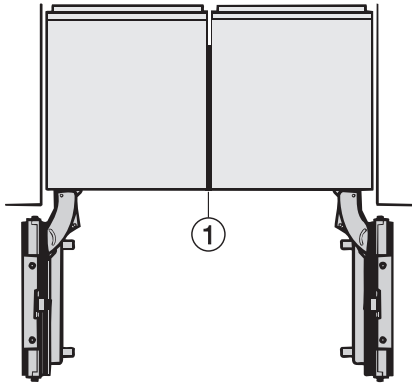

F 2413 Vi  
MasterCool fryseskap  
for førsteklasses design og teknologi i storformat.

Side-by-side, MasterCool, without partition wall, with heating mat (Sketch) (with footnote)

F2413Vi, F2412Vi, F2411Vi, MasterCool, inner space, installation drawings