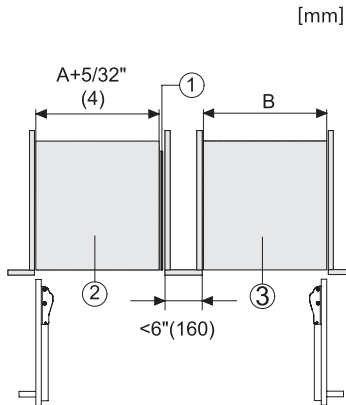

F 2413 Vi  
MasterCool fryseskap  
for førsteklasses design og teknologi i storformat.

Side-by-side, MasterCool, without partition wall, with heating mat (Sketch) (with footnote)

F2413Vi, F2412Vi, F2411Vi, MasterCool, inner space, installation drawings

Sideview, MasterCool, Sketch

Example for dimensioning Side-by-side-Combination MasterCool (Sketch) (\*footnote) (only for EUROPE)

Side-by-Side, MasterCool, footnote, installation drawings

KFP1805ed/cs, KFP1804ed/cs, Front panel, Front dimensions, MasterCool, installation drawings