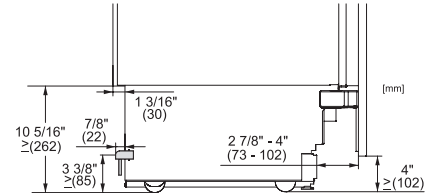

Sideview, MasterCool, Sketch

Example for dimensioning Side-by-side-Combination MasterCool (Sketch) (\*footnote) (only for EUROPE)

Side-by-Side, MasterCool, footnote, installation drawings

KFP1805ed/cs, KFP1804ed/cs, Front panel, Front dimensions, MasterCool, installation drawings