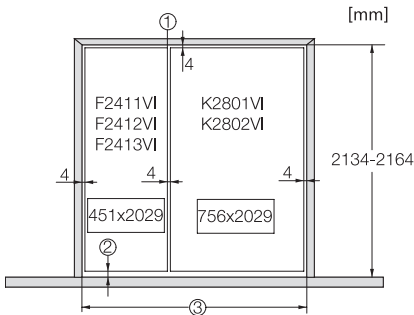

F 2413 Vi  
MasterCool fryseskap  
for førsteklasses design og teknologi i storformat.

Side-by-side, MasterCool, without partition wall, with heating mat (Sketch) (with footnote)

F2413Vi, F2412Vi, F2411Vi, MasterCool, inner space, installation drawings

Sideview, MasterCool, Sketch

Example for dimensioning Side-by-side-Combination MasterCool (Sketch) (\*footnote) (only for EUROPE)

Side-by-Side, MasterCool, footnote, installation drawings

KFP1805ed/cs, KFP1804ed/cs, Front panel, Front dimensions, MasterCool, installation drawings