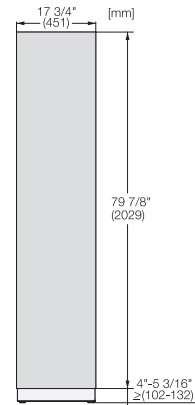

F 2413 Vi  
MasterCool fryseskap  
for førsteklasses design og teknologi i storformat.

Side-by-side, MasterCool, without partition wall, with heating mat (Sketch) (with footnote)

F2413Vi, F2412Vi, F2411Vi, MasterCool, inner space, installation drawings

Sideview, MasterCool, Sketch

Example for dimensioning Side-by-side-Combination MasterCool (Sketch) (\*footnote) (only for EUROPE)

Side-by-Side, MasterCool, footnote, installation drawings

KFP1805ed/cs, KFP1804ed/cs, Front panel, Front dimensions, MasterCool, installation drawings