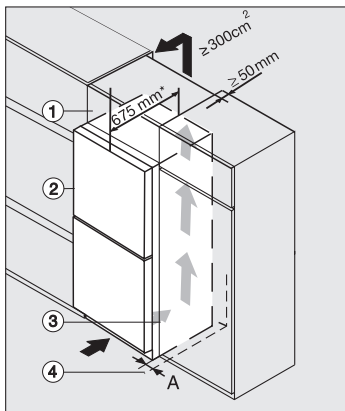

Integrating freestanding refrigeration appliance in a run of kitchen units, edt/cs, ws, bst, el (*footnote)