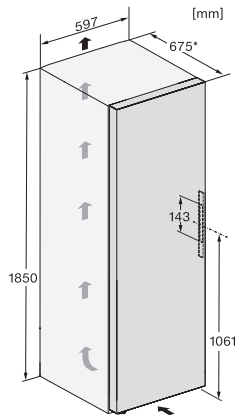

FNS4882D, installation sketch (footnote*) (installation drawings)