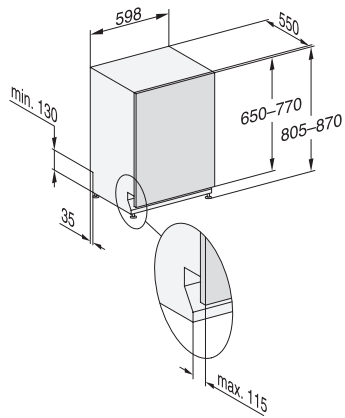

G7000, fully integrated dishwasher, 60cm (installation drawing)