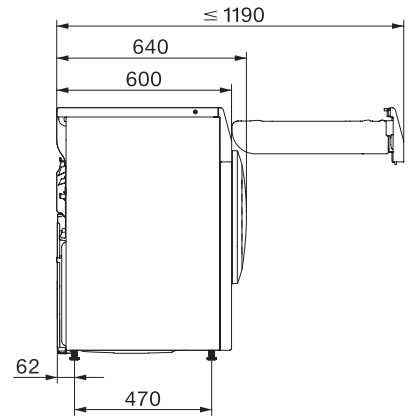

TSA233WP Active

T1 Varmepumpetørketrommel:

A++ | 7 kg | EcoDry | FragranceDos | PerfectDry

T1 installation drawing, slanted facia or straight facia, measures in mm

T1 drawing, slanted facia or straight facia, measures in mm

T1 drawing, slanted facia or straight facia, without porthole, measures in mm

T1 drawing, slanted facia or straight facia, measures in mm