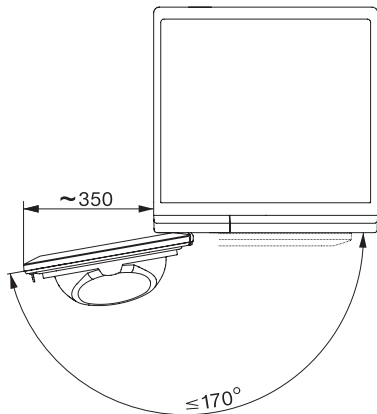

TSA233WP Active

T1 Varmepumpetørketrommel:

Med A++ og enestående Miele-kvalitet til attraktiv innstegspris.

T1 installation drawing, slanted facia or straight facia, measures in mm

T1 drawing, slanted facia or straight facia, measures in mm

T1 drawing, slanted facia or straight facia, without porthole, measures in mm

T1 drawing, slanted facia or straight facia, measures in mm