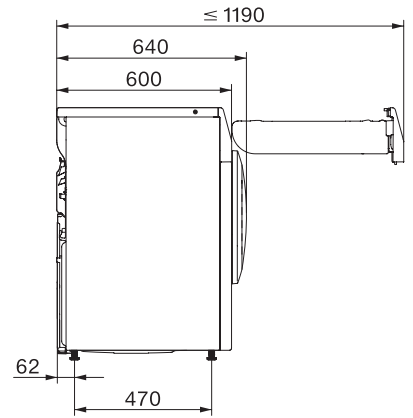

TSA233WP Active

T1 Varmepumpetørketrommel:

Med A++ og enestående Miele-kvalitet til attraktiv innstegspris.

T1 installation drawing, slanted facia or straight facia, measures in mm

T1 drawing, slanted facia or straight facia, measures in mm

T1 drawing, slanted facia or straight facia, without porthole, measures in mm

T1 drawing, slanted facia or straight facia, measures in mm