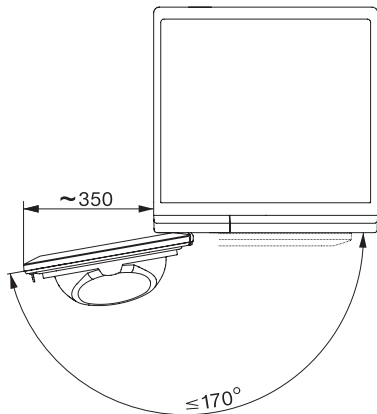

TSA233WP Active

T1 Varmepumpetørketrommel:

A++ | 7 kg | EcoDry | FragranceDos | PerfectDry

T1 installation drawing, slanted facia or straight facia, measures in mm

T1 drawing, slanted facia or straight facia, measures in mm

T1 drawing, slanted facia or straight facia, without porthole, measures in mm

T1 drawing, slanted facia or straight facia, measures in mm