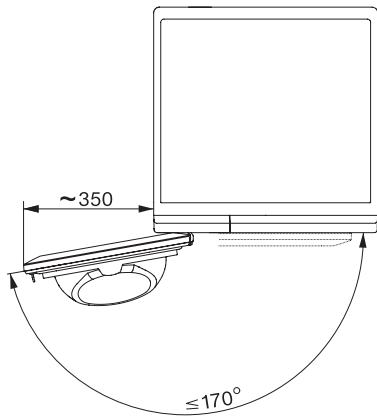

TSA223WP Active

T1 Varmepumpetørketrommel:

A++ | 7 kg | EcoDry | FragranceDos | PerfectDry

T1 installation drawing, slanted facia or straight facia, measures in mm

T1 drawing, slanted facia or straight facia, measures in mm

T1 drawing, slanted facia or straight facia, without porthole, measures in mm

T1 drawing, slanted facia or straight facia, measures in mm