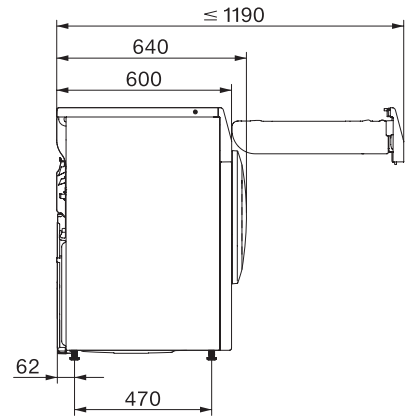

TSA223WP Active

T1 Varmepumpetørketrommel:

A++ | 7 kg | EcoDry | FragranceDos | PerfectDry

T1 installation drawing, slanted facia or straight facia, measures in mm

T1 drawing, slanted facia or straight facia, measures in mm

T1 drawing, slanted facia or straight facia, without porthole, measures in mm

T1 drawing, slanted facia or straight facia, measures in mm