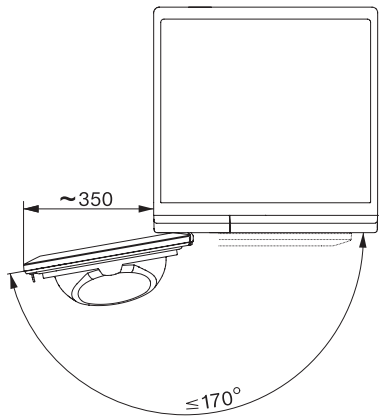

TEA235WP Active

T1 Varmepumpetørketrommel:

A++ | 7 kg | EcoDry | FragranceDos | PerfectDry

T1 installation drawing, slanted facia or straight facia, measures in mm

T1 drawing, slanted facia or straight facia, measures in mm

T1 drawing, slanted facia or straight facia, without porthole, measures in mm

T1 drawing, slanted facia or straight facia, measures in mm