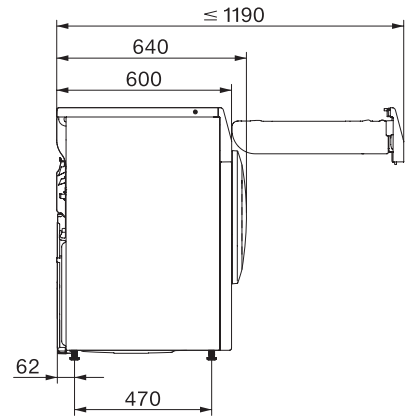

TEA235WP Active

T1 Varmepumpetørketrommel:

A++ | 7 kg | EcoDry | FragranceDos | PerfectDry

T1 installation drawing, slanted facia or straight facia, measures in mm

T1 drawing, slanted facia or straight facia, measures in mm

T1 drawing, slanted facia or straight facia, without porthole, measures in mm

T1 drawing, slanted facia or straight facia, measures in mm