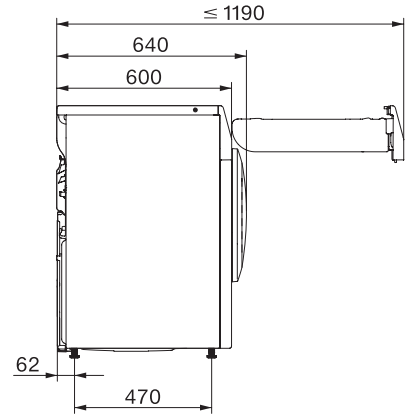

TEA235WP Active

T1 Varmepumpetørketrommel:

Med A++ og enestående Miele-kvalitet til attraktiv innstegspris.

T1 installation drawing, slanted facia or straight facia, measures in mm

T1 drawing, slanted facia or straight facia, measures in mm

T1 drawing, slanted facia or straight facia, without porthole, measures in mm

T1 drawing, slanted facia or straight facia, measures in mm