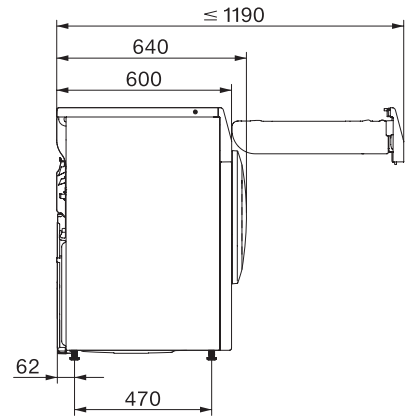

TCA230WP Active

T1 Varmepumpetørketrommel:

Med A++ og enestående Miele-kvalitet til attraktiv innstegspris.

T1 installation drawing, slanted facia or straight facia, measures in mm

T1 drawing, slanted facia or straight facia, measures in mm

T1 drawing, slanted facia or straight facia, without porthole, measures in mm

T1 drawing, slanted facia or straight facia, measures in mm