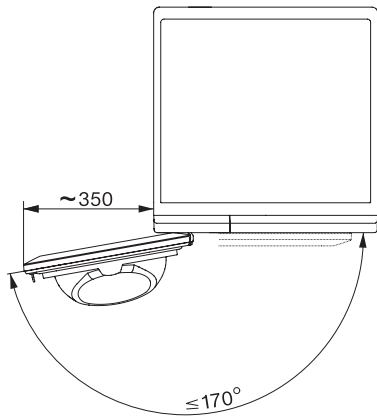

TCR790WP Eco&Steam&9kg
T1 Varmepumpetørketrommel:
Med SteamFinish, SilenceDrum og M Touch for høye krav.

T1 installation drawing, slanted facia or straight facia, measures in mm

T1 drawing, slanted facia or straight facia, measures in mm

T1 drawing, slanted facia or straight facia, with porthole, measures in mm

T1 drawing, slanted facia or straight facia, measures in mm