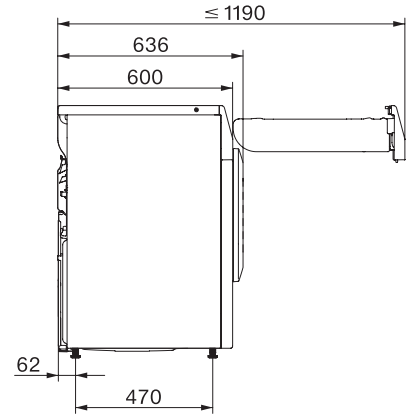

TCR790WP Eco&Steam&9kg
T1 Varmepumpetørketrommel:
Med SteamFinish, SilenceDrum og M Touch for høye krav.

T1 installation drawing, slanted facia or straight facia, measures in mm

T1 drawing, slanted facia or straight facia, measures in mm

T1 drawing, slanted facia or straight facia, with porthole, measures in mm

T1 drawing, slanted facia or straight facia, measures in mm