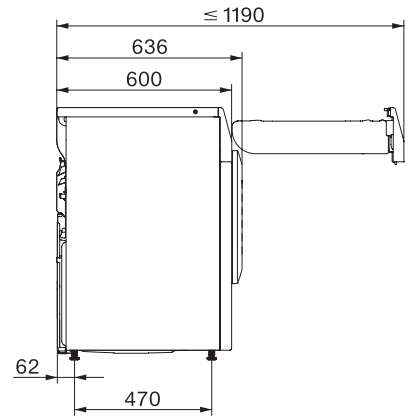

TEF775WP EcoSpeed&8kg

T1 Varmepumpetørketrommel:

A+++ | 8 kg | DryCare 40 | EcoSpeed | FragranceDos²

T1 installation drawing, slanted facia or straight facia, measures in mm

T1 drawing, slanted facia or straight facia, measures in mm

T1 drawing, slanted facia or straight facia, with porthole, measures in mm

T1 drawing, slanted facia or straight facia, measures in mm