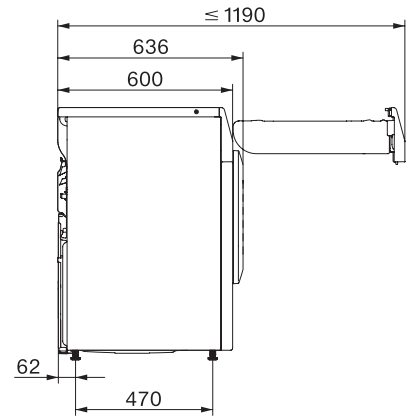

TEF775WP EcoSpeed&8kg

T1 Varmepumpetørketrommel:

Med A+++ og DryCare 40 for effektiv og skånsom tørking.

T1 installation drawing, slanted facia or straight facia, measures in mm

T1 drawing, slanted facia or straight facia, measures in mm

T1 drawing, slanted facia or straight facia, with porthole, measures in mm

T1 drawing, slanted facia or straight facia, measures in mm