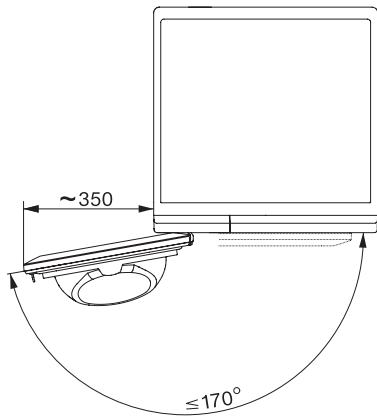

TEF775WP EcoSpeed&8kg

T1 Varmepumpetørketrommel:

A+++ | 8 kg | DryCare 40 | EcoSpeed | FragranceDos²

T1 installation drawing, slanted facia or straight facia, measures in mm

T1 drawing, slanted facia or straight facia, measures in mm

T1 drawing, slanted facia or straight facia, with porthole, measures in mm

T1 drawing, slanted facia or straight facia, measures in mm