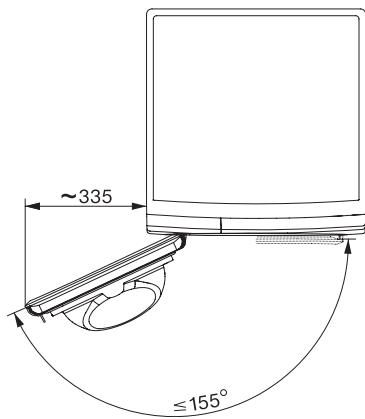

TWD260WP 8kg

T1 Varmepumpetørketrommel:

Med A++ og Miele@home for smart tøypleie.

T1 installation drawing, facia 5 degree, measures in mm

T1 drawing, facia 5 degree, measures in mm

T1 drawing, facia 5 degree, with porthole, measures in mm

T1 drawing, facia 5 degree, measures in mm