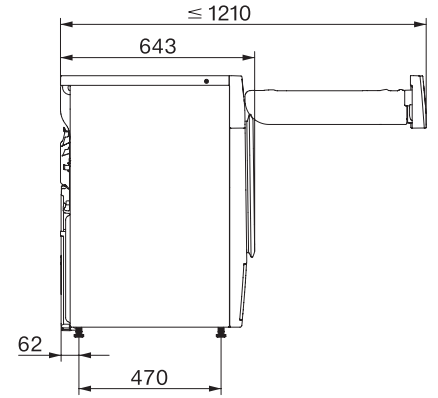

TWD260WP 8kg

T1 Varmepumpetørketrommel:

Med A++ og Miele@home for smart tøypleie.

T1 installation drawing, facia 5 degree, measures in mm

T1 drawing, facia 5 degree, measures in mm

T1 drawing, facia 5 degree, with porthole, measures in mm

T1 drawing, facia 5 degree, measures in mm