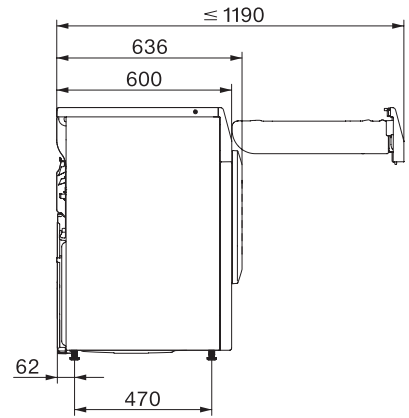

TED275WP 8kg

T1 Varmepumpetørketrommel:

Med A++ og Miele@home for smart tøypleie.

T1 installation drawing, slanted facia or straight facia, measures in mm

T1 drawing, slanted facia or straight facia, measures in mm

T1 drawing, slanted facia or straight facia, with porthole, measures in mm

T1 drawing, slanted facia or straight facia, measures in mm