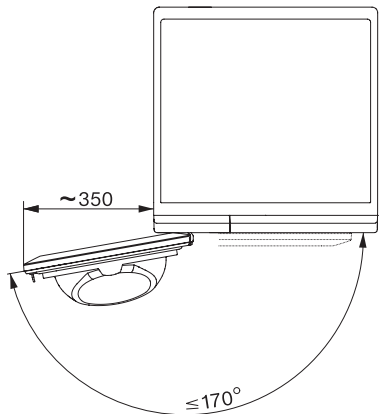

TED275WP 8kg

T1 Varmepumpetørketrommel:

Med A++ og Miele@home for smart tøypleie.

T1 installation drawing, slanted facia or straight facia, measures in mm

T1 drawing, slanted facia or straight facia, measures in mm

T1 drawing, slanted facia or straight facia, with porthole, measures in mm

T1 drawing, slanted facia or straight facia, measures in mm