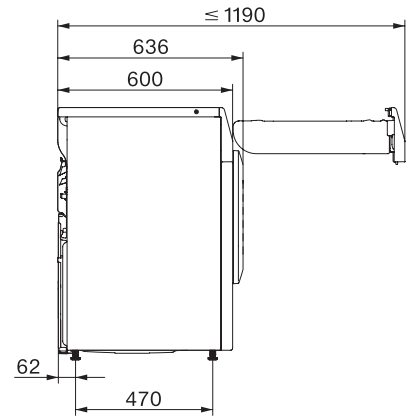

TCD270WP 8kg

T1 Varmepumpetørketrommel:

Med A++ og Miele@home for smart tøypleie.

T1 installation drawing, slanted facia or straight facia, measures in mm

T1 drawing, slanted facia or straight facia, measures in mm

T1 drawing, slanted facia or straight facia, with porthole, measures in mm

T1 drawing, slanted facia or straight facia, measures in mm