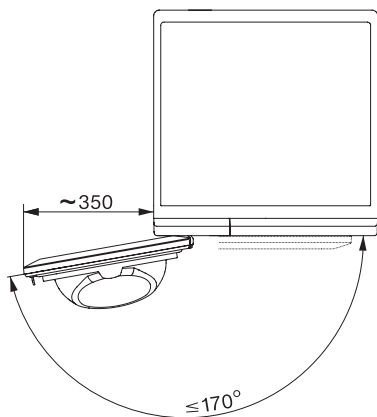

TEC235WP 8kg

T1 Varmepumpetørketrommel:

Med A++ og enestående Miele-kvalitet til attraktiv innstegspris.

T1 installation drawing, slanted facia or straight facia, measures in mm

T1 drawing, slanted facia or straight facia, measures in mm

T1 drawing, slanted facia or straight facia, without porthole, measures in mm

T1 drawing, slanted facia or straight facia, measures in mm