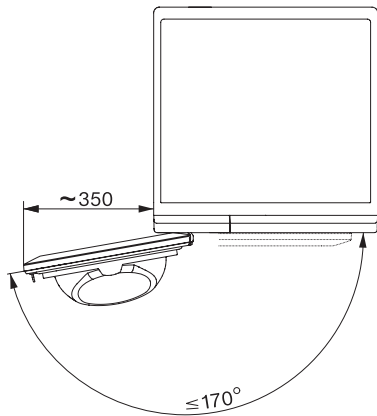

TEC225WP 8kg

T1 Varmepumpetørketrommel:

Med A++ og enestående Miele-kvalitet til attraktiv innstegspris.

T1 installation drawing, slanted facia or straight facia, measures in mm

T1 drawing, slanted facia or straight facia, measures in mm

T1 drawing, slanted facia or straight facia, without porthole, measures in mm

T1 drawing, slanted facia or straight facia, measures in mm