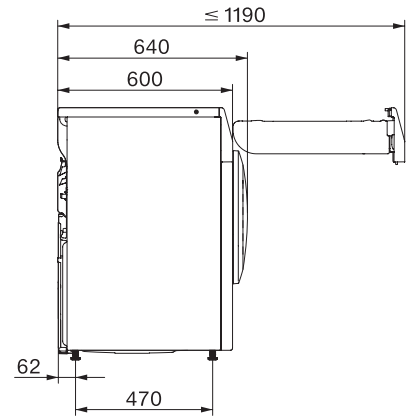

TEC225WP 8kg

T1 Varmepumpetørketrommel:

Med A++ og enestående Miele-kvalitet til attraktiv innstegspris.

T1 installation drawing, slanted facia or straight facia, measures in mm

T1 drawing, slanted facia or straight facia, measures in mm

T1 drawing, slanted facia or straight facia, without porthole, measures in mm

T1 drawing, slanted facia or straight facia, measures in mm