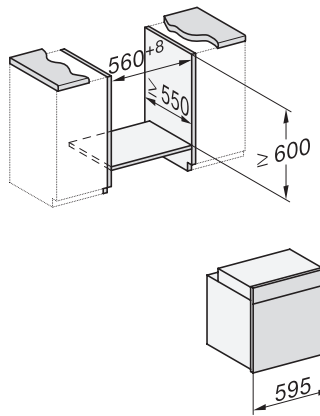

DGC 7450

Kombidampovn

for nettv.tilkoblet dampkoking, baking og steking samt TasteControl og LED-lys.

installation H7000 XL, installation drawing

side view H7000 XL, installation drawings

built-in H7000 XL, installation drawing

Installation H7000 XL underframe, installation drawings

H7000 handle, glass, installation drawings

side view H7000 XL build-under, installation drawing