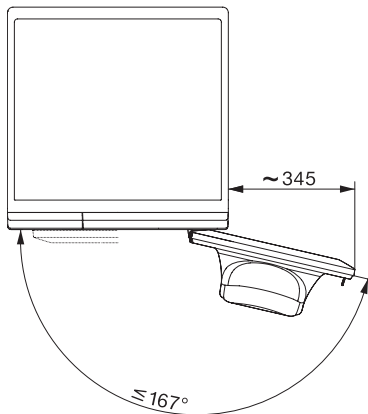

WSA023 WCS Active

W1 Vaskemaskin frontmater:

For 1–7 kg vask med velkjent Miele-kvalitet til attraktiv pris.

W1 installation drawing, slanted facia or straight facia, measures in mm

W1 drawing, slanted facia or straight facia, measures in mm

W1 drawing, slanted facia or straight facia, measures in mm

W1 drawing, slanted facia or straight facia, measures in mm