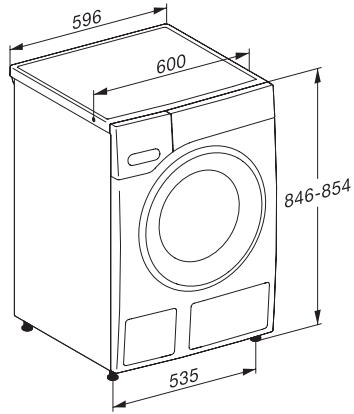

WSG363 WCS PWash&9kg

W1 Vaskemaskin frontmater:

A | 9 kg | 1400 o/min | QuickPowerWash | Strykeklart | Miele@home

W1 drawing, facia 5 degree, measures in mm

W1 drawing, facia 5 degree, measures in mm

W1 drawing, facia 5 degree, measures in mm