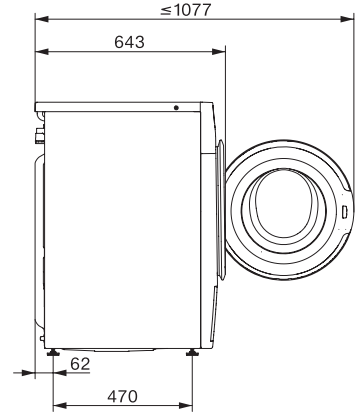

WSG363 WCS PWash&9kg

W1 Vaskemaskin frontmater:

A | 9 kg | 1400 o/min | QuickPowerWash | Strykeklart | Miele@home

W1 drawing, facia 5 degree, measures in mm

W1 drawing, facia 5 degree, measures in mm

W1 drawing, facia 5 degree, measures in mm

W1 drawing, facia 5 degree, measures in mm