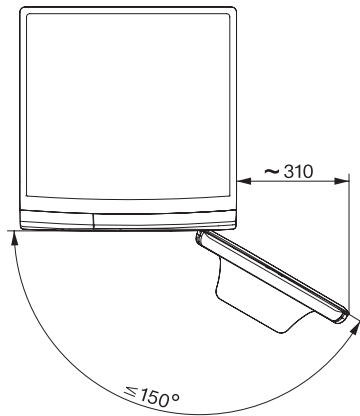

WSG363 WCS PWash&9kg

W1 Vaskemaskin frontmater:

A | 9 kg | 1400 o/min | QuickPowerWash | Strykeklart | Miele@home

W1 drawing, facia 5 degree, measures in mm

W1 drawing, facia 5 degree, measures in mm

W1 drawing, facia 5 degree, measures in mm

W1 drawing, facia 5 degree, measures in mm