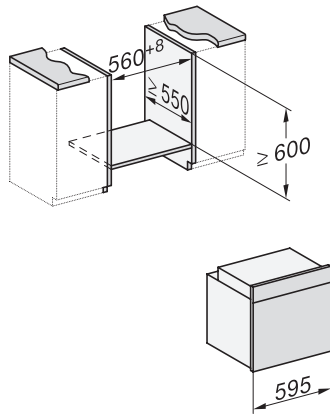

H 7565 BP

Stekeovn

i perfekt kombinerbar design med steketermometer og BrilliantLight

installation H7000 XL, installation drawing

side view H7000 XL, installation drawings

built-in H7000 XL, installation drawing

H226x-1B/BP/E/EP/I/IP, H2x6xB/BP, H7x6xB/BP/BPX, installation drawings

H226x-1B/BP/E/EP/I/IP, H2760B/BP, H28x0B/BP, H7x40BM/BMX, H7x6xB/BP/BPX, installation drawings

side view H7000 XL build-under, installation drawing