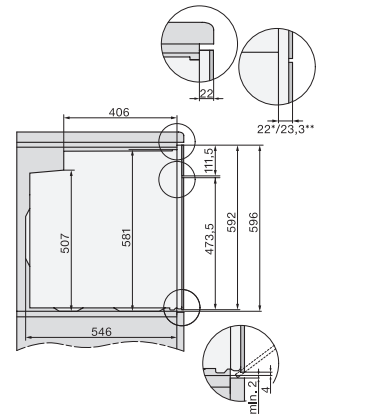

H 7565 BP

Stekeovn

i perfekt kombinerbar design med steketermometer og BrilliantLight

installation H7000 XL, installation drawing

side view H7000 XL, installation drawings

built-in H7000 XL, installation drawing

H226x-1B/BP/E/EP/I/IP, H2x6xB/BP, H7x6xB/BP/BPX, installation drawings

H226x-1B/BP/E/EP/I/IP, H2760B/BP, H28x0B/BP, H7x40BM/BMX, H7x6xB/BP/BPX, installation drawings

side view H7000 XL build-under, installation drawing