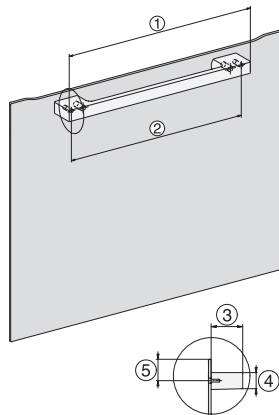

H 7565 BP

Stekeovn

i perfekt kombinerbar design med steketermometer og BrilliantLight

installation H7000 XL, installation drawing

side view H7000 XL, installation drawings

built-in H7000 XL, installation drawing

H226x-1B/BP/E/EP/I/IP, H2x6xB/BP, H7x6xB/BP/BPX, installation drawings

H226x-1B/BP/E/EP/I/IP, H2760B/BP, H28x0B/BP, H7x40BM/BMX, H7x6xB/BP/BPX, installation drawings

side view H7000 XL build-under, installation drawing