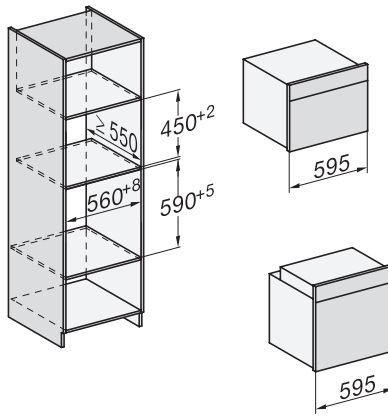

H 7565 BP

Stekeovn

i perfekt kombinerbar design med steketermometer og BrilliantLight

installation H7000 XL, installation drawing

side view H7000 XL, installation drawings

built-in H7000 XL, installation drawing

H226x-1B/BP/E/EP/I/IP, H2x6xB/BP, H7x6xB/BP/BPX, installation drawings

H226x-1B/BP/E/EP/I/IP, H2760B/BP, H28x0B/BP, H7x40BM/BMX, H7x6xB/BP/BPX, installation drawings

side view H7000 XL build-under, installation drawing