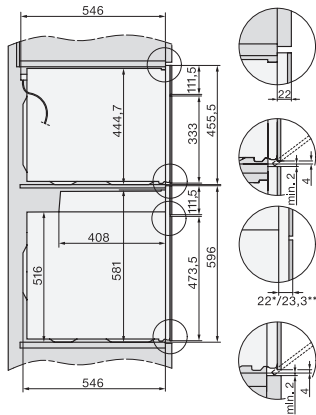

H 7565 BP

Stekeovn

i perfekt kombinerbar design med steketermometer og BrilliantLight

installation H7000 XL, installation drawing

side view H7000 XL, installation drawings

built-in H7000 XL, installation drawing

H226x-1B/BP/E/EP/I/IP, H2x6xB/BP, H7x6xB/BP/BPX, installation drawings

H226x-1B/BP/E/EP/I/IP, H2760B/BP, H28x0B/BP, H7x40BM/BMX, H7x6xB/BP/BPX, installation drawings

side view H7000 XL build-under, installation drawing

H7x65BP, H7145BM, H7165B, H7365B, H2756B, H2765B/BP, DGC7151, DGC7351 installation drawings

H2xxx-1 B/BP/E/I/IP, H7xxx B/BP/BM/BMX, installation drawings

H2xxx-1 B/BP/E/I/IP, H7xxx B/BP/BM/BMX, installation drawings