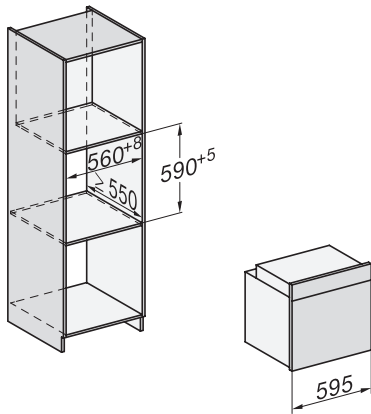

H 7365 BP
Stekeovn
i elegant, sort design med steketermometer og pyrolyse.

installation H7000 XL, installation drawing

installation H7000 XL, installation drawing, GB, AU

side view H7000 XL, installation drawings

built-in H7000 XL, installation drawing

Installation H7000 XL underframe, installation drawings

Installation H7000 BM XL, installation drawings

side view H7000 XL build-under, installation drawing

H7x65BP, H7145BM, H7165B, H7365B, H2756B, H2765B/BP, DGC7151, DGC7351 installation drawings