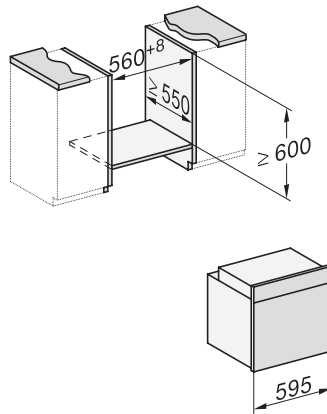

H 7365 BP
Stekeovn
i elegant, sort design med steketermometer og pyrolyse.

installation H7000 XL, installation drawing

installation H7000 XL, installation drawing, GB, AU

side view H7000 XL, installation drawings

built-in H7000 XL, installation drawing

Installation H7000 XL underframe, installation drawings

Installation H7000 BM XL, installation drawings

side view H7000 XL build-under, installation drawing

H7x65BP, H7145BM, H7165B, H7365B, H2756B, H2765B/BP, DGC7151, DGC7351 installation drawings