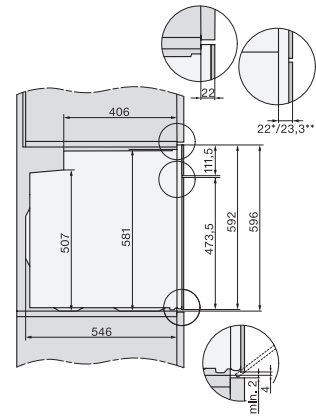

H 7365 BP
Stekeovn
i elegant, sort design med steketermometer og pyrolyse.

installation H7000 XL, installation drawing

installation H7000 XL, installation drawing, GB, AU

side view H7000 XL, installation drawings