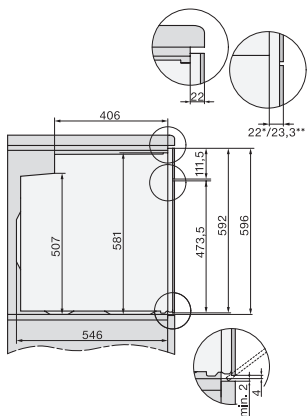

H 7365 BP
Stekeovn
i elegant, sort design med steketermometer og pyrolyse.

installation H7000 XL, installation drawing

installation H7000 XL, installation drawing, GB, AU

side view H7000 XL, installation drawings

built-in H7000 XL, installation drawing

Installation H7000 XL underframe, installation drawings

Installation H7000 BM XL, installation drawings

side view H7000 XL build-under, installation drawing

H7x65BP, H7145BM, H7165B, H7365B, H2756B, H2765B/BP, DGC7151, DGC7351 installation drawings