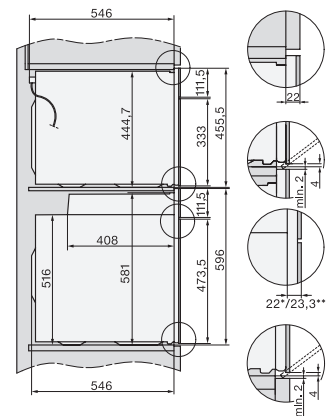

H 7365 BP
Stekeovn
i elegant, sort design med steketermometer og pyrolyse.

installation H7000 XL, installation drawing

installation H7000 XL, installation drawing, GB, AU

side view H7000 XL, installation drawings

built-in H7000 XL, installation drawing

Installation H7000 XL underframe, installation drawings

Installation H7000 BM XL, installation drawings

side view H7000 XL build-under, installation drawing

H7x65BP, H7145BM, H7165B, H7365B, H2756B, H2765B/BP, DGC7151, DGC7351 installation drawings

side view Kombi BM XL, installation drawings

H 7365 BP

Stekeovn

i elegant, sort design med steketermometer og pyrolyse.

Installation Kombi BM XL, installation drawings