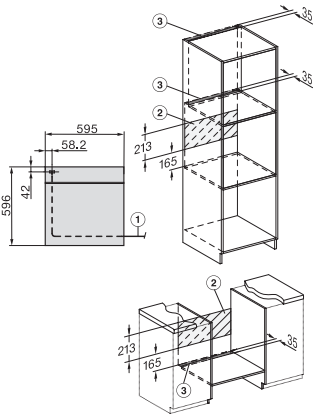

H 7365 BP
Stekeovn
i elegant, sort design med steketermometer og pyrolyse.

installation H7000 XL, installation drawing

installation H7000 XL, installation drawing, GB, AU

side view H7000 XL, installation drawings