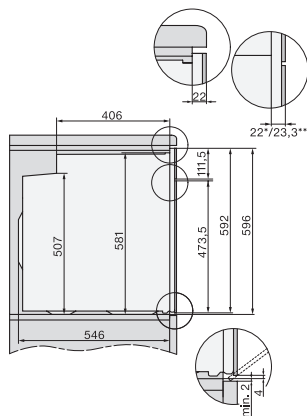

H 7165 BP

Stekeovn

i elegant, sort design med nettverksfunksjon og pyrolyse.

installation H7000 XL, installation drawing

installation H7000 XL, installation drawing, GB, AU

side view H7000 XL, installation drawings

built-in H7000 XL, installation drawing

Installation H7000 XL underframe, installation drawings

Installation H7000 BM XL, installation drawings

side view H7000 XL build-under, installation drawing

H7x65BP, H7145BM, H7165B, H7365B, H2756B, H2765B/BP, DGC7151, DGC7351 installation drawings