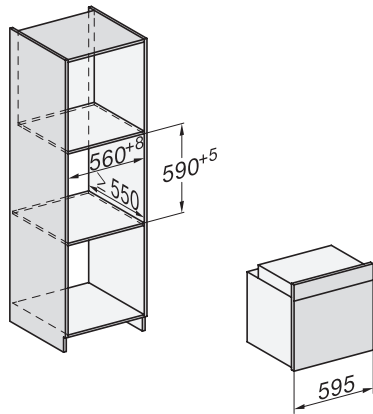

H 7165 BP

Stekeovn

i elegant, sort design med nettverksfunksjon og pyrolyse.

installation H7000 XL, installation drawing

installation H7000 XL, installation drawing, GB, AU

side view H7000 XL, installation drawings

built-in H7000 XL, installation drawing

Installation H7000 XL underframe, installation drawings

Installation H7000 BM XL, installation drawings

side view H7000 XL build-under, installation drawing

H7x65BP, H7145BM, H7165B, H7365B, H2756B, H2765B/BP, DGC7151, DGC7351 installation drawings