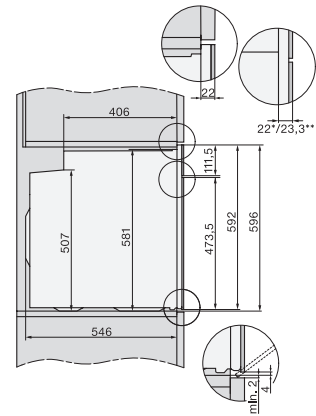

H 7165 BP

Stekeovn

i elegant, sort design med nettverksfunksjon og pyrolyse.

installation H7000 XL, installation drawing

installation H7000 XL, installation drawing, GB, AU

side view H7000 XL, installation drawings

built-in H7000 XL, installation drawing

Installation H7000 XL underframe, installation drawings

Installation H7000 BM XL, installation drawings

side view H7000 XL build-under, installation drawing

H7x65BP, H7145BM, H7165B, H7365B, H2756B, H2765B/BP, DGC7151, DGC7351 installation drawings