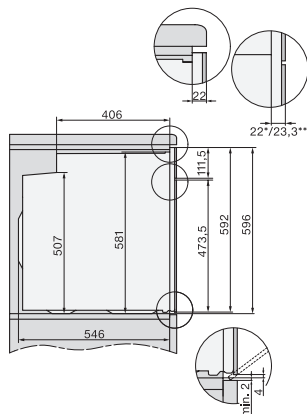

H 7165 BP

Stekeovn

i elegant, sort design med nettverksfunksjon og pyrolyse.

installation H7000 XL, installation drawing

installation H7000 XL, installation drawing, GB, AU

side view H7000 XL, installation drawings

built-in H7000 XL, installation drawing

H226x-1B/BP/E/EP/I/IP, H2x6xB/BP, H7x6xB/BP/BPX, installation drawings

H226x-1B/BP/E/EP/I/IP, H2760B/BP, H28x0B/BP, H7x40BM/BMX, H7x6xB/BP/BPX, installation drawings