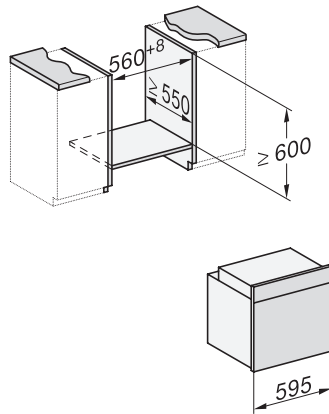

H 7165 BP

Stekeovn

i elegant, sort design med nettverksfunksjon og pyrolyse.

installation H7000 XL, installation drawing

installation H7000 XL, installation drawing, GB, AU

side view H7000 XL, installation drawings

built-in H7000 XL, installation drawing

Installation H7000 XL underframe, installation drawings

Installation H7000 BM XL, installation drawings

side view H7000 XL build-under, installation drawing

H7x65BP, H7145BM, H7165B, H7365B, H2756B, H2765B/BP, DGC7151, DGC7351 installation drawings