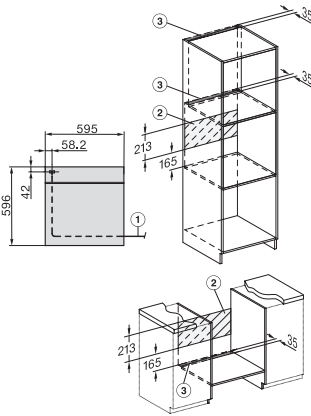

H 7165 BP

Stekeovn

i elegant, sort design med nettverksfunksjon og pyrolyse.

installation H7000 XL, installation drawing

installation H7000 XL, installation drawing, GB, AU

side view H7000 XL, installation drawings