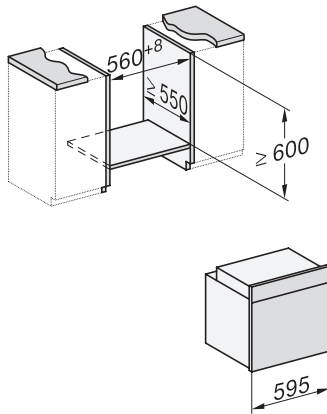

H 7165 BP

Stekeovn

i elegant, sort design med nettverksfunksjon og pyrolyse.

installation H7000 XL, installation drawing

installation H7000 XL, installation drawing, GB, AU

side view H7000 XL, installation drawings

built-in H7000 XL, installation drawing

H226x-1B/BP/E/EP/I/IP, H2x6xB/BP, H7x6xB/BP/BPX, installation drawings

H226x-1B/BP/E/EP/I/IP, H2760B/BP, H28x0B/BP, H7x40BM/BMX, H7x6xB/BP/BPX, installation drawings