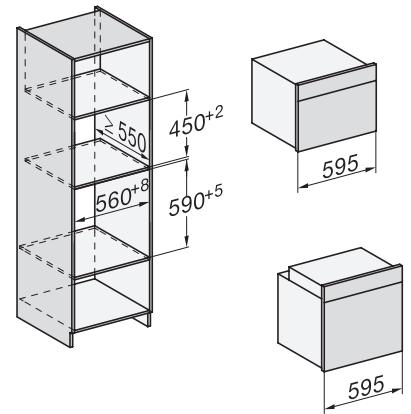

Installation H7000 BM XL, installation drawings