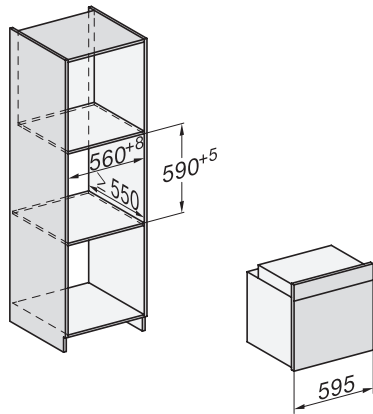

H 7165 BP

Stekeovn

i elegant, sort design med nettverksfunksjon og pyrolyse.

installation H7000 XL, installation drawing

installation H7000 XL, installation drawing, GB, AU

side view H7000 XL, installation drawings