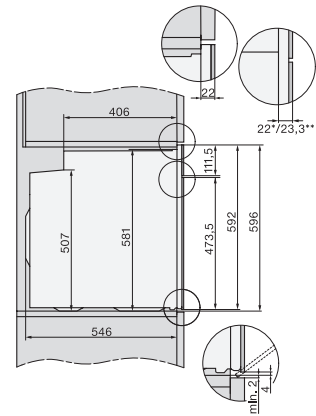

H 7165 BP

Stekeovn

i elegant, sort design med nettverksfunksjon og pyrolyse.

installation H7000 XL, installation drawing

installation H7000 XL, installation drawing, GB, AU

side view H7000 XL, installation drawings

built-in H7000 XL, installation drawing

H226x-1B/BP/E/EP/I/IP, H2x6xB/BP, H7x6xB/BP/BPX, installation drawings

H226x-1B/BP/E/EP/I/IP, H2760B/BP, H28x0B/BP, H7x40BM/BMX, H7x6xB/BP/BPX, installation drawings