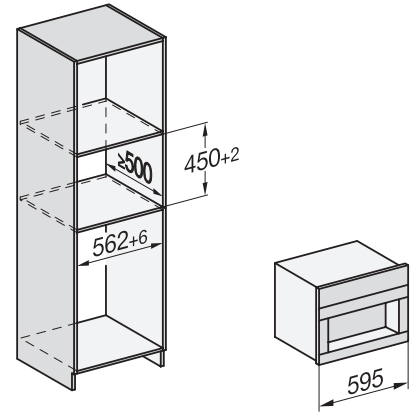

CVA 7440

Kaffemaskin for innbygging

i kombinerbar design med patentert CupSensor for optimal kaffenytelse.

CVA7000, side view (*footnote) (installation drawing)

CVA7000, top view (installation drawings)

CVA7000 (installation drawings)