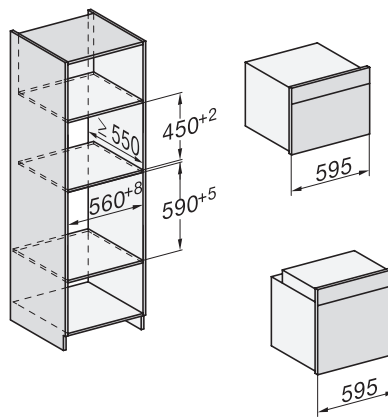

H 7163 BP

Stekeovn

i attraktiv design i rustfritt stål med nettverksfunksjon og pyrolyse.

installation H7000 XL, installation drawing

side view H7000 XL, installation drawings

built-in H7000 XL, installation drawing

H226x-1B/BP/E/EP/I/IP, H2x6xB/BP, H7x6xB/BP/BPX, installation drawings

H226x-1B/BP/E/EP/I/IP, H2760B/BP, H28x0B/BP, H7x40BM/BMX, H7x6xB/BP/BPX, installation drawings

side view H7000 XL build-under, installation drawing