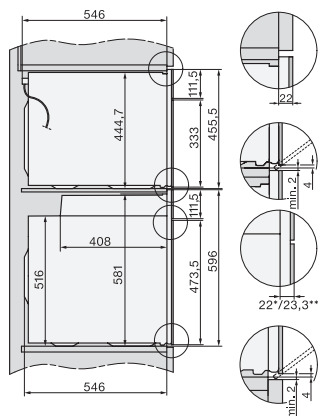

H 7163 BP

Stekeovn

i attraktiv design i rustfritt stål med nettverksfunksjon og pyrolyse.

installation H7000 XL, installation drawing

side view H7000 XL, installation drawings

built-in H7000 XL, installation drawing

H226x-1B/BP/E/EP/I/IP, H2x6xB/BP, H7x6xB/BP/BPX, installation drawings

H226x-1B/BP/E/EP/I/IP, H2760B/BP, H28x0B/BP, H7x40BM/BMX, H7x6xB/BP/BPX, installation drawings

side view H7000 XL build-under, installation drawing

H2xxx-1 B/BP/E/I/IP, H7xxx B/BP/BM/BMX, installation drawings

H2xxx-1 B/BP/E/I/IP, H7xxx B/BP/BM/BMX, installation drawings