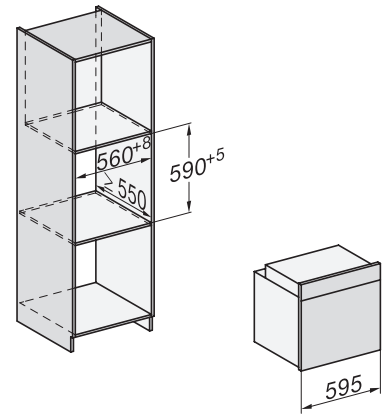

H 7160 BP

Stekeovn

i perfekt kombinerbar design med klartekstdisplay og pyrolyse.

installation H7000 XL, installation drawing

side view H7000 XL, installation drawings

built-in H7000 XL, installation drawing

H226x-1B/BP/E/EP/I/IP, H2x6xB/BP, H7x6xB/BP/BPX, installation drawings

H226x-1B/BP/E/EP/I/IP, H2760B/BP, H28x0B/BP, H7x40BM/BMX, H7x6xB/BP/BPX, installation drawings

side view H7000 XL build-under, installation drawing