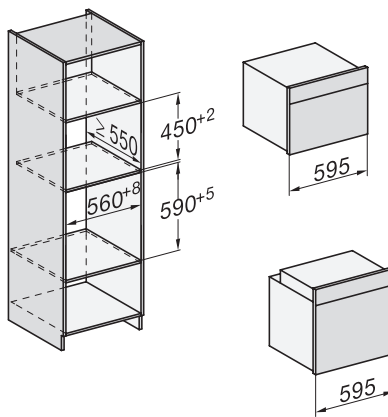

H 7160 BP

Stekeovn

i perfekt kombinerbar design med klartekstdisplay og pyrolyse.

installation H7000 XL, installation drawing

side view H7000 XL, installation drawings

built-in H7000 XL, installation drawing

H226x-1B/BP/E/EP/I/IP, H2x6xB/BP, H7x6xB/BP/BPX, installation drawings

H226x-1B/BP/E/EP/I/IP, H2760B/BP, H28x0B/BP, H7x40BM/BMX, H7x6xB/BP/BPX, installation drawings

side view H7000 XL build-under, installation drawing