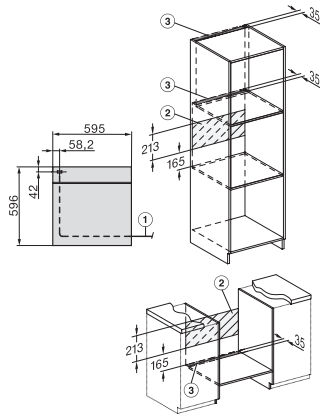

H 7160 BP

Stekeovn

i perfekt kombinerbar design med klartekstdisplay og pyrolyse.

installation H7000 XL, installation drawing

side view H7000 XL, installation drawings

built-in H7000 XL, installation drawing