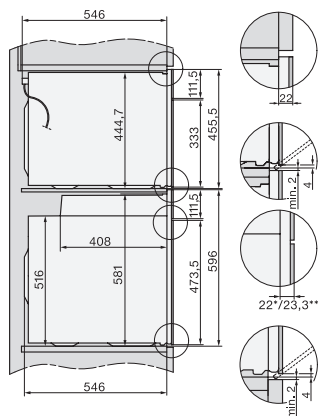

H 7160 BP

Stekeovn

i perfekt kombinerbar design med klartekstdisplay og pyrolyse.

installation H7000 XL, installation drawing

side view H7000 XL, installation drawings

built-in H7000 XL, installation drawing

H226x-1B/BP/E/EP/I/IP, H2x6xB/BP, H7x6xB/BP/BPX, installation drawings

H226x-1B/BP/E/EP/I/IP, H2760B/BP, H28x0B/BP, H7x40BM/BMX, H7x6xB/BP/BPX, installation drawings

side view H7000 XL build-under, installation drawing

H2xxx-1 B/BP/E/I/IP, H7xxx B/BP/BM/BMX, installation drawings

H2xxx-1 B/BP/E/I/IP, H7xxx B/BP/BM/BMX, installation drawings