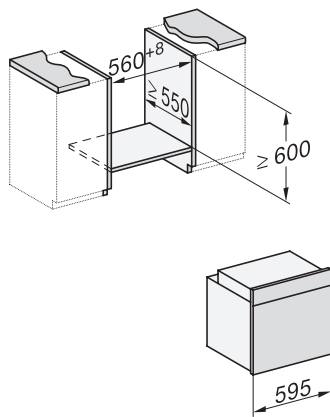

H 7160 BP

Stekeovn

i perfekt kombinerbar design med klartekstdisplay og pyrolyse.

installation H7000 XL, installation drawing

side view H7000 XL, installation drawings

built-in H7000 XL, installation drawing

H226x-1B/BP/E/EP/I/IP, H2x6xB/BP, H7x6xB/BP/BPX, installation drawings

H226x-1B/BP/E/EP/I/IP, H2760B/BP, H28x0B/BP, H7x40BM/BMX, H7x6xB/BP/BPX, installation drawings

side view H7000 XL build-under, installation drawing