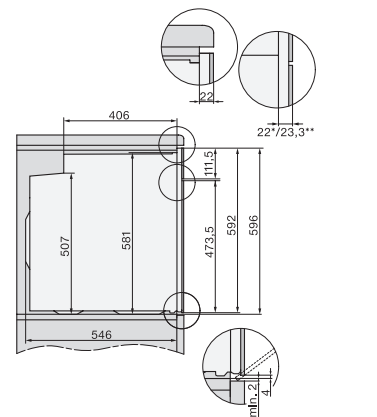

H 7160 BP

Stekeovn

i perfekt kombinerbar design med klartekstdisplay og pyrolyse.

installation H7000 XL, installation drawing

side view H7000 XL, installation drawings

built-in H7000 XL, installation drawing

H226x-1B/BP/E/EP/I/IP, H2x6xB/BP, H7x6xB/BP/BPX, installation drawings

H226x-1B/BP/E/EP/I/IP, H2760B/BP, H28x0B/BP, H7x40BM/BMX, H7x6xB/BP/BPX, installation drawings

side view H7000 XL build-under, installation drawing