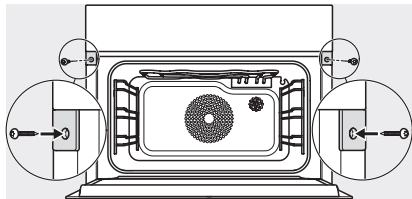

DGC7x4x, DGC7x4xX, DGC7x4xHCPro, DGC7x4xHCXPro installation drawings