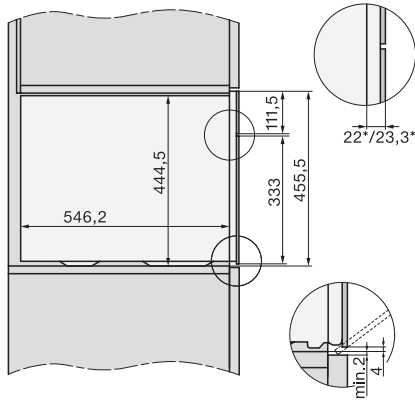

ESW7x20, DGC7x4xHCPro, DGC7x4xHCXPro installation drawings

ESW7x20, DG7xxx, DGM7xxx installation drawings

ESW7x20, DGM7x4x installation drawings

ESW7x10, DGC7x4xHCPro, DGC7x4xHCXPro, installation drawings

ESW7x10, EVS7010, DG7x4x, DGM7x4x installation drawings

DG7xxx, DGM7xxx, installation drawings

built-in DG DGM DGC XL build-under, installation drawing

Screw joint DG DGM, installation drawing

DGM 7840

Dampovn med mikrobølge

for sunn matlaging og rask oppvarming m. nettverk, tilberedn. av meny + M Touch.

DG DGM, installation drawing

side view DG DGM, installation drawings

installation DGM, installation drawing