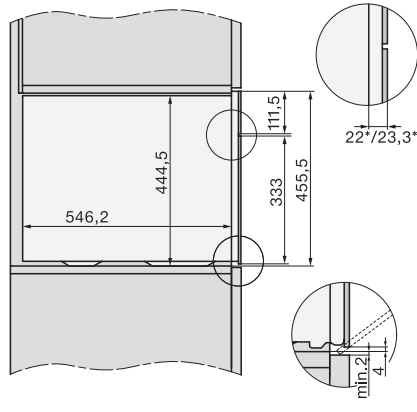

ESW7x20, DGC7x4xHCPro, DGC7x4xHCXPro installation drawings

ESW7x20, DG7xxx, DGM7xxx installation drawings

ESW7x20, DGM7x4x installation drawings

ESW7x10, DGC7x4xHCPro, DGC7x4xHCXPro, installation drawings

ESW7x10, EVS7010, DG7x4x, DGM7x4x installation drawings

DG7xxx, DGM7xxx, installation drawings

built-in DG DGM DGC XL build-under, installation drawing

Screw joint DG DGM, installation drawing

DGM 7440

Dampovn med mikrobølge

for sunn matlaging og raskere oppvarming med nettverk.

DG DGM, installation drawing

side view DG DGM, installation drawings

installation DGM, installation drawing