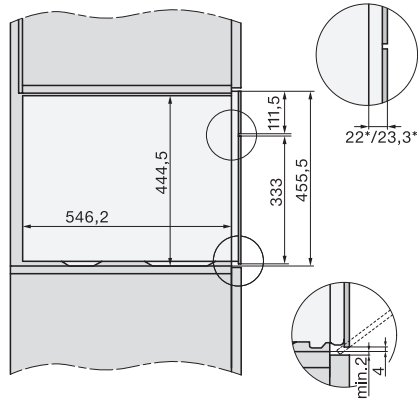

side view DG DGM, installation drawings