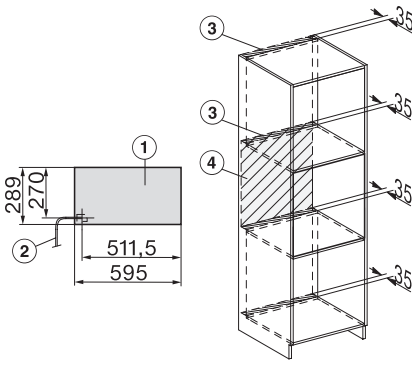

ESW7x20, DGM7x4x installation drawings