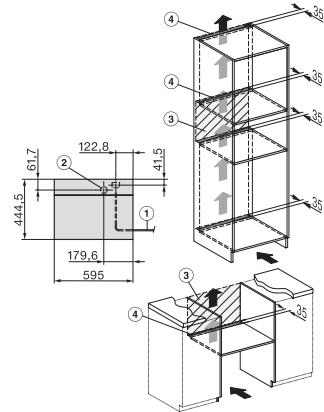

ESW7x20, DGC7x4xHCPro, DGC7x4xHCXPro installation drawings

ESW7x20, DG7xxx, DGM7xxx installation drawings

ESW7x20, DGM7x4x installation drawings

ESW7x10, DGC7x4xHCPro, DGC7x4xHCXPro, installation drawings

ESW7x10, EVS7010, DG7x4x, DGM7x4x installation drawings

DG7xxx, DGM7xxx, installation drawings

built-in DG DGM DGC XL build-under, installation drawing

Screw joint DG DGM, installation drawing

DGM 7440

Dampovn med mikrobølge

for sunn matlaging og raskere oppvarming med nettverk.

DG DGM, installation drawing

side view DG DGM, installation drawings

installation DGM, installation drawing