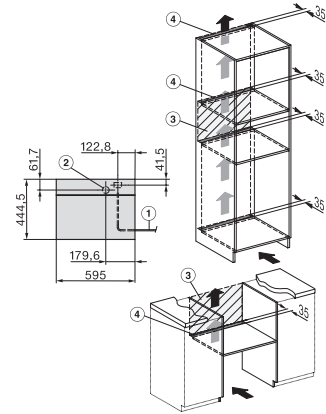

ESW7x20, DGC7x4xHCPro, DGC7x4xHCXPro installation drawings

ESW7x20, DG7xxx, DGM7xxx installation drawings

ESW7x20, DGM7x4x installation drawings

ESW7x10, DGC7x4xHCPro, DGC7x4xHCXPro, installation drawings

ESW7x10, EVS7010, DG7x4x, DGM7x4x installation drawings

DG7xxx, DGM7xxx, installation drawings

built-in DG DGM DGC XL build-under, installation drawing

Screw joint DG DGM, installation drawing

DGM 7440

Dampovn med mikrobølge

for sunn matlaging og raskere oppvarming med nettverk.

DG DGM, installation drawing

side view DG DGM, installation drawings

installation DGM, installation drawing