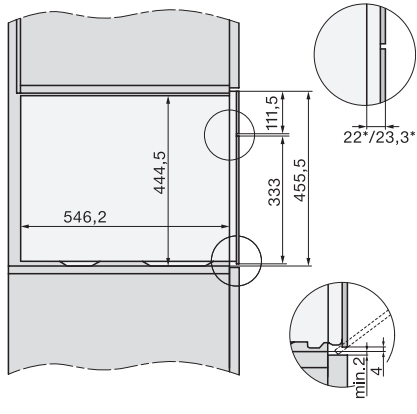

ESW7x20, DGC7x4xHCPro, DGC7x4xHCXPro installation drawings

ESW7x20, DG7xxx, DGM7xxx installation drawings

ESW7x20, DGM7x4x installation drawings

ESW7x10, DGC7x4xHCPro, DGC7x4xHCXPro, installation drawings

ESW7x10, EVS7010, DG7x4x, DGM7x4x installation drawings

DG7xxx, DGM7xxx, installation drawings

built-in DG DGM DGC XL build-under, installation drawing

Screw joint DG DGM, installation drawing

DGM 7440

Dampovn med mikrobølge

for sunn matlaging og raskere oppvarming med nettverk.

DG DGM, installation drawing

side view DG DGM, installation drawings

installation DGM, installation drawing