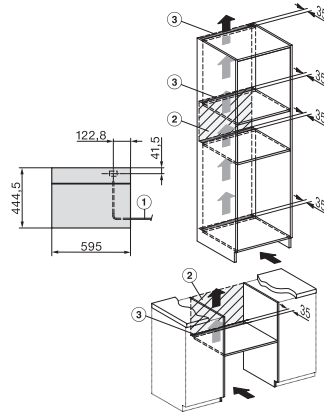

Installation_DG_DGM_DGC_XL_ESW7x10_EVS7010, installation drawings

ESW7x10, EVS7010, DG7x4x, DGM7x4x installation drawings

DG7xxx, DGM7xxx, installation drawings

built-in DG DGM DGC XL build-under, installation drawing

Screw joint DG DGM, installation drawing

DG DGM, installation drawing

DG 7440

Dampovn

for sunn matlaging med automatikkprogrammer, nettverk og sous-vide-matlaging.

side view DG DGM, installation drawings

Installation DG, installation drawing