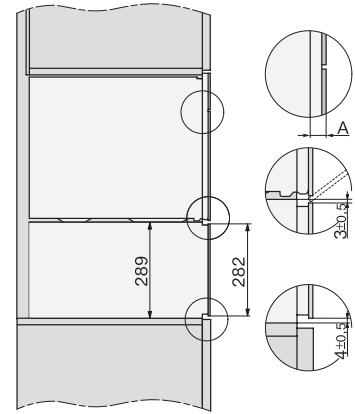

DG 7440

Dampovn

for sunn matlaging med automatikkprogrammer, nettverk og sous-vide-matlaging.

H7000 handle, glass, installation drawings

Installation DG, DGM, DGC XL, ESW7x20 installation drawings

side view, DG, DGM, ESW7x20 installation drawings

Installation_DG_DGM_DGC_XL_ESW7x10_EVS7010, installation drawings

ESW7x10, EVS7010, DG7x4x, DGM7x4x installation drawings

DG7xxx, DGM7xxx, installation drawings

built-in DG DGM DGC XL build-under, installation drawing