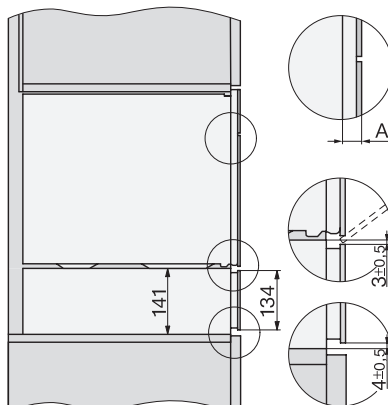

DG 7440

Dampovn

for sunn matlaging med automatikkprogrammer, nettverk og sous-vide-matlaging.

H7000 handle, glass, installation drawings

Installation DG, DGM, DGC XL, ESW7x20 installation drawings

side view, DG, DGM, ESW7x20 installation drawings

Installation_DG_DGM_DGC_XL_ESW7x10_EVS7010, installation drawings

ESW7x10, EVS7010, DG7x4x, DGM7x4x installation drawings

DG7xxx, DGM7xxx, installation drawings

built-in DG DGM DGC XL build-under, installation drawing