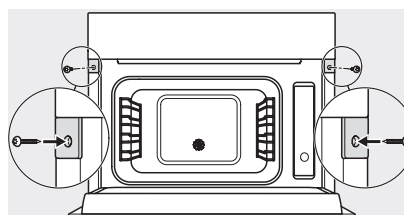

DG 7440

Dampovn

for sunn matlaging med automatikkprogrammer, nettverk og sous-vide-matlaging.

H7000 handle, glass, installation drawings

Installation DG, DGM, DGC XL, ESW7x20 installation drawings

side view, DG, DGM, ESW7x20 installation drawings

Installation_DG_DGM_DGC_XL_ESW7x10_EVS7010, installation drawings

ESW7x10, EVS7010, DG7x4x, DGM7x4x installation drawings

DG7xxx, DGM7xxx, installation drawings

built-in DG DGM DGC XL build-under, installation drawing

Screw joint DG DGM, installation drawing

DG DGM, installation drawing

DG 7440

Dampovn

for sunn matlaging med automatikkprogrammer, nettverk og sous-vide-matlaging.

side view DG DGM, installation drawings

Installation DG, installation drawing