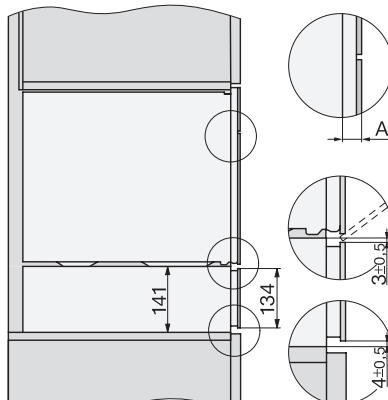

DG 7440

Dampovn

for sunn matlaging med automatikkprogrammer, nettverk og sous-vide-matlaging.

H7000 handle, glass, installation drawings

Installation DG, DGM, DGC XL, ESW7x20 installation drawings

side view, DG, DGM, ESW7x20 installation drawings

Installation_DG_DGM_DGC_XL_ESW7x10_EVS7010, installation drawings

ESW7x10, EVS7010, DG7x4x, DGM7x4x installation drawings

DG7xxx, DGM7xxx, installation drawings

built-in DG DGM DGC XL build-under, installation drawing