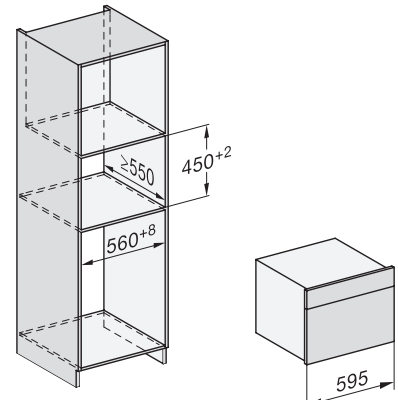

DG7xxx, DGM7xxx, installation drawings