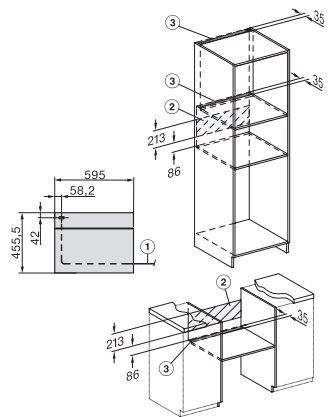

H 7440 BPX

Håndtaksløs kompaktstekeovn

i perfekt kombinerbar design med LED-belysning og pyrolyse.

side view H7000 M, installation drawings

side view H7000 M, installation drawings, GB, AU

built-in H7000 M, installation drawing

built-in H7000 M build-under, installation drawing

Installation H7000 M, installation drawing

side view H7000 M build-under, installation drawings