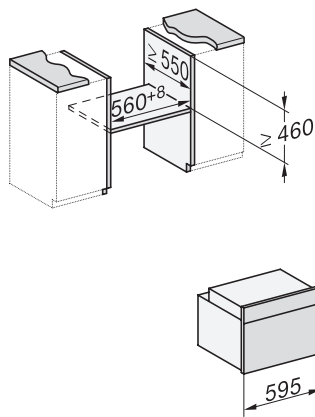

H 7440 BPX

Håndtaksløs kompaktstekeovn

i perfekt kombinerbar design med LED-belysning og pyrolyse.

side view H7000 M, installation drawings

side view H7000 M, installation drawings, GB, AU

built-in H7000 M, installation drawing

built-in H7000 M build-under, installation drawing

Installation H7000 M, installation drawing

side view H7000 M build-under, installation drawings