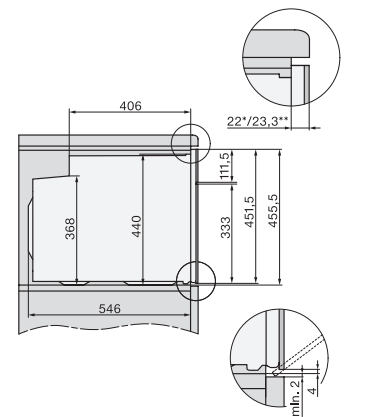

H 7440 BPX

Håndtaksløs kompaktstekeovn

i perfekt kombinerbar design med LED-belysning og pyrolyse.

side view H7000 M, installation drawings

side view H7000 M, installation drawings, GB, AU

built-in H7000 M, installation drawing

built-in H7000 M build-under, installation drawing

Installation H7000 M, installation drawing

side view H7000 M build-under, installation drawings