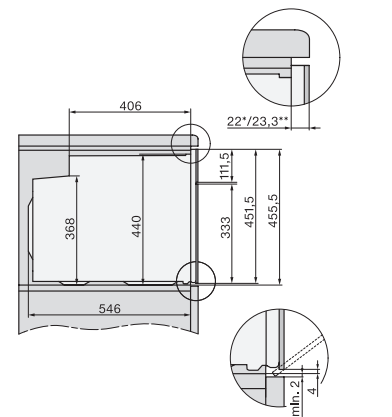

## H 7440 BPX

Håndtaksløs kompaktstekeovn

i perfekt kombinerbar design med LED-belysning og pyrolyse.

side view H7000 M, installation drawings

side view H7000 M, installation drawings, GB, AU

built-in H7000 M, installation drawing

built-in H7000 M build-under, installation drawing

Installation H7000 M, installation drawing

side view H7000 M build-under, installation drawings