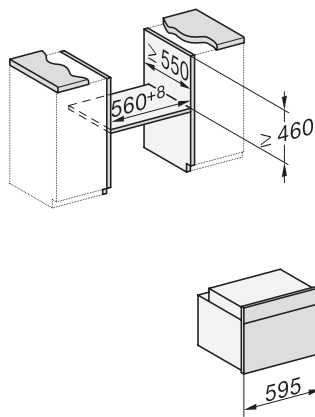

## H 7440 BPX

Håndtaksløs kompaktstekeovn

i perfekt kombinerbar design med LED-belysning og pyrolyse.

side view H7000 M, installation drawings

side view H7000 M, installation drawings, GB, AU

built-in H7000 M, installation drawing

built-in H7000 M build-under, installation drawing

Installation H7000 M, installation drawing

side view H7000 M build-under, installation drawings