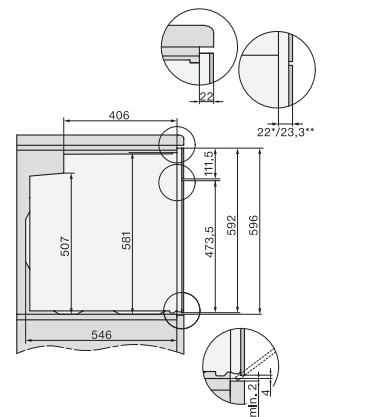

## H 7860 BPX

Stekeovn uten håndtak

i perfekt kombinerbar design med steketermometer og BrilliantLight.

installation H7000 XL, installation drawing

side view H7000 XL, installation drawings

built-in H7000 XL, installation drawing

H226x-1B/BP/E/EP/I/IP, H2x6xB/BP, H7x6xB/BP/BPX, installation drawings

H226x-1B/BP/E/EP/I/IP, H2760B/BP, H28x0B/BP, H7x40BM/BMX, H7x6xB/BP/BPX, installation drawings

side view H7000 XL build-under, installation drawing