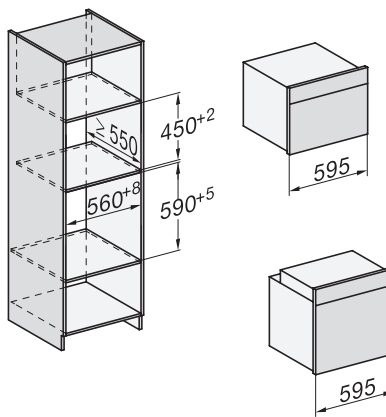

## H 7860 BPX

Stekeovn uten håndtak

i perfekt kombinerbar design med steketermometer og BrilliantLight.

installation H7000 XL, installation drawing

side view H7000 XL, installation drawings

built-in H7000 XL, installation drawing

H226x-1B/BP/E/EP/I/IP, H2x6xB/BP, H7x6xB/BP/BPX, installation drawings

H226x-1B/BP/E/EP/I/IP, H2760B/BP, H28x0B/BP, H7x40BM/BMX, H7x6xB/BP/BPX, installation drawings

side view H7000 XL build-under, installation drawing