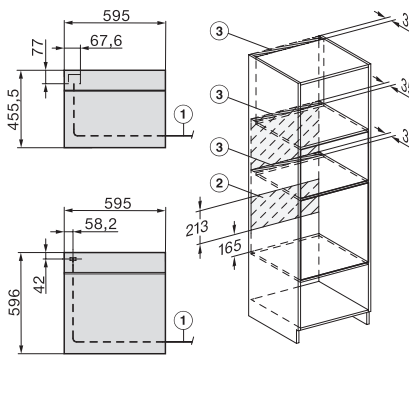

## H 7860 BPX

Stekeovn uten håndtak

i perfekt kombinerbar design med steketermometer og BrilliantLight.

installation H7000 XL, installation drawing

side view H7000 XL, installation drawings

built-in H7000 XL, installation drawing

H226x-1B/BP/E/EP/I/IP, H2x6xB/BP, H7x6xB/BP/BPX, installation drawings

H226x-1B/BP/E/EP/I/IP, H2760B/BP, H28x0B/BP, H7x40BM/BMX, H7x6xB/BP/BPX, installation drawings

side view H7000 XL build-under, installation drawing

H2xxx-1 B/BP/E/I/IP, H7xxx B/BP/BM/BMX, installation drawings

H2xxx-1 B/BP/E/I/IP, H7xxx B/BP/BM/BMX, installation drawings