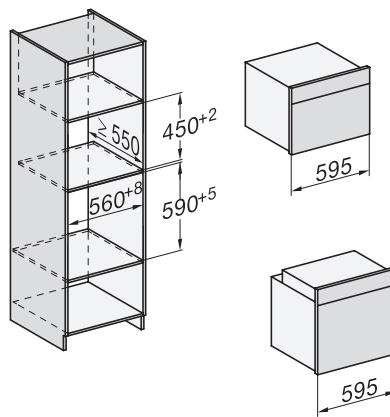

H 7860 BPX

Stekeovn uten håndtak

i perfekt kombinerbar design med steketermometer og BrilliantLight.

installation H7000 XL, installation drawing

side view H7000 XL, installation drawings

built-in H7000 XL, installation drawing

H226x-1B/BP/E/EP/I/IP, H2x6xB/BP, H7x6xB/BP/BPX, installation drawings

H226x-1B/BP/E/EP/I/IP, H2760B/BP, H28x0B/BP, H7x40BM/BMX, H7x6xB/BP/BPX, installation drawings

side view H7000 XL build-under, installation drawing