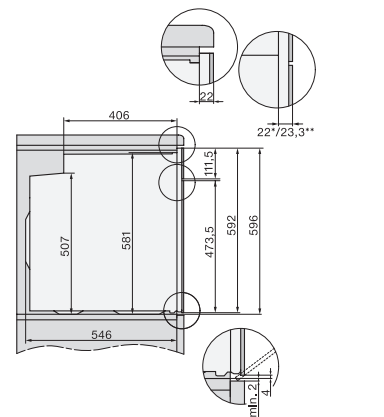

H 7860 BPX

Stekeovn uten håndtak

i perfekt kombinerbar design med steketermometer og BrilliantLight.

installation H7000 XL, installation drawing

side view H7000 XL, installation drawings

built-in H7000 XL, installation drawing

H226x-1B/BP/E/EP/I/IP, H2x6xB/BP, H7x6xB/BP/BPX, installation drawings

H226x-1B/BP/E/EP/I/IP, H2760B/BP, H28x0B/BP, H7x40BM/BMX, H7x6xB/BP/BPX, installation drawings

side view H7000 XL build-under, installation drawing