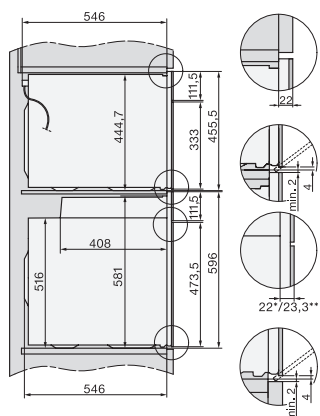

H 7860 BPX

Stekeovn uten håndtak

i perfekt kombinerbar design med steketermometer og BrilliantLight.

installation H7000 XL, installation drawing

side view H7000 XL, installation drawings

built-in H7000 XL, installation drawing

H226x-1B/BP/E/EP/I/IP, H2x6xB/BP, H7x6xB/BP/BPX, installation drawings

H226x-1B/BP/E/EP/I/IP, H2760B/BP, H28x0B/BP, H7x40BM/BMX, H7x6xB/BP/BPX, installation drawings

side view H7000 XL build-under, installation drawing

H2xxx-1 B/BP/E/I/IP, H7xxx B/BP/BM/BMX, installation drawings

H2xxx-1 B/BP/E/I/IP, H7xxx B/BP/BM/BMX, installation drawings