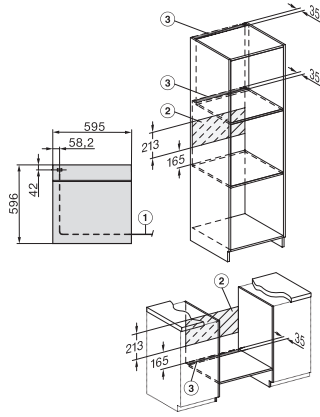

H 7860 BP

Stekeovn

i perfekt kombinerbar design med steketermometer og BrilliantLight.

installation H7000 XL, installation drawing

side view H7000 XL, installation drawings

built-in H7000 XL, installation drawing