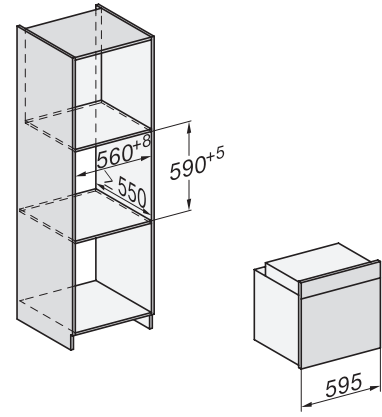

H 7860 BP

Stekeovn

i perfekt kombinerbar design med steketermometer og BrilliantLight.

installation H7000 XL, installation drawing

side view H7000 XL, installation drawings

built-in H7000 XL, installation drawing