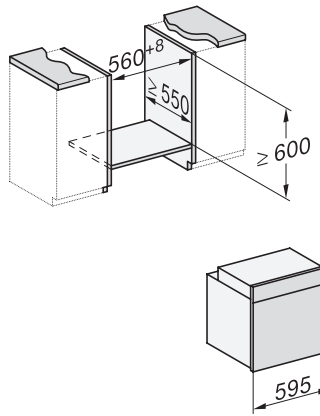

H 7860 BP

Stekeovn

i perfekt kombinerbar design med steketermometer og BrilliantLight.

installation H7000 XL, installation drawing

side view H7000 XL, installation drawings

built-in H7000 XL, installation drawing