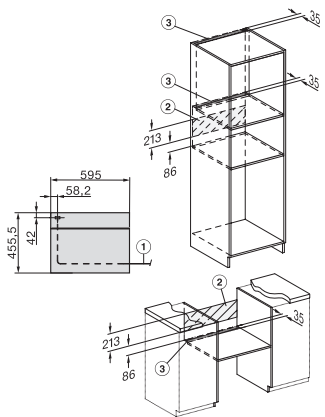

## H 7840 BPX

Håndtaksløs kompaktstekeovn

i perfekt kombinerbar design med steketermometer og BrilliantLight.

side view H7000 M, installation drawings

side view H7000 M, installation drawings, GB, AU

built-in H7000 M, installation drawing

built-in H7000 M build-under, installation drawing

Installation H7000 M, installation drawing

side view H7000 M build-under, installation drawings