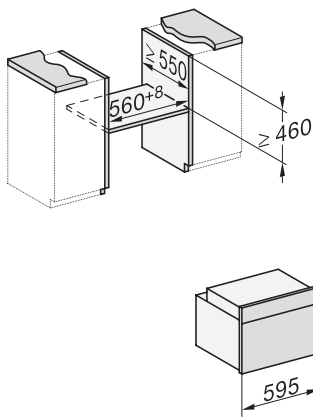

## H 7840 BPX

Håndtaksløs kompaktstekeovn

i perfekt kombinerbar design med steketermometer og BrilliantLight.

side view H7000 M, installation drawings

side view H7000 M, installation drawings, GB, AU

built-in H7000 M, installation drawing

built-in H7000 M build-under, installation drawing

Installation H7000 M, installation drawing

side view H7000 M build-under, installation drawings