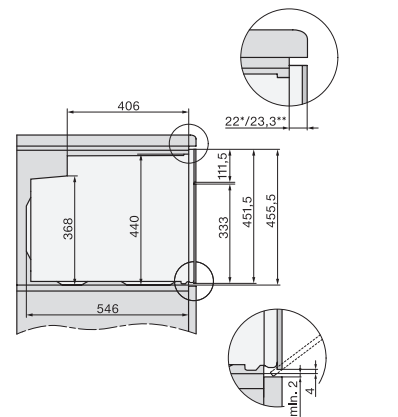

## H 7840 BPX

Håndtaksløs kompaktstekeovn

i perfekt kombinerbar design med steketermometer og BrilliantLight.

side view H7000 M, installation drawings

side view H7000 M, installation drawings, GB, AU

built-in H7000 M, installation drawing

built-in H7000 M build-under, installation drawing

Installation H7000 M, installation drawing

side view H7000 M build-under, installation drawings