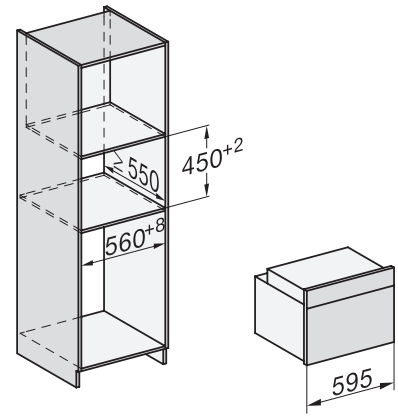

## H 7840 BPX

Håndtaksløs kompaktstekeovn

i perfekt kombinerbar design med steketermometer og BrilliantLight.

side view H7000 M, installation drawings

side view H7000 M, installation drawings, GB, AU

built-in H7000 M, installation drawing

built-in H7000 M build-under, installation drawing

Installation H7000 M, installation drawing

side view H7000 M build-under, installation drawings