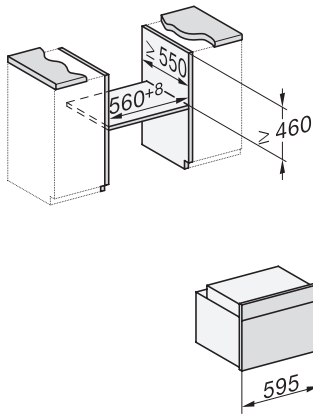

H 7840 BPX

Håndtaksløs kompaktstekeovn

i perfekt kombinerbar design med steketermometer og BrilliantLight.

side view H7000 M, installation drawings

side view H7000 M, installation drawings, GB, AU

built-in H7000 M, installation drawing

built-in H7000 M build-under, installation drawing

Installation H7000 M, installation drawing

side view H7000 M build-under, installation drawings