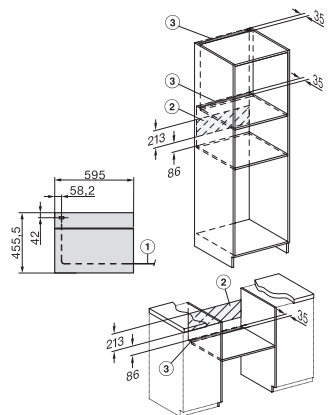

H 7840 BPX

Håndtaksløs kompaktstekeovn

i perfekt kombinerbar design med steketermometer og BrilliantLight.

side view H7000 M, installation drawings

side view H7000 M, installation drawings, GB, AU

built-in H7000 M, installation drawing

built-in H7000 M build-under, installation drawing

Installation H7000 M, installation drawing

side view H7000 M build-under, installation drawings