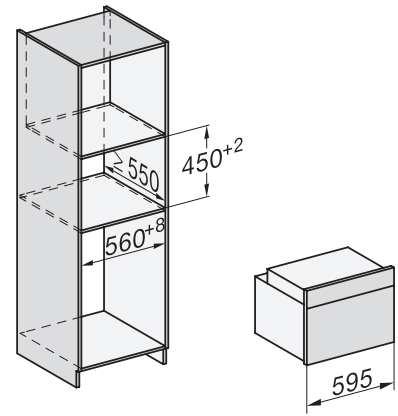

H 7840 BPX

Håndtaksløs kompaktstekeovn

i perfekt kombinerbar design med steketermometer og BrilliantLight.

side view H7000 M, installation drawings

side view H7000 M, installation drawings, GB, AU

built-in H7000 M, installation drawing

built-in H7000 M build-under, installation drawing

Installation H7000 M, installation drawing

side view H7000 M build-under, installation drawings