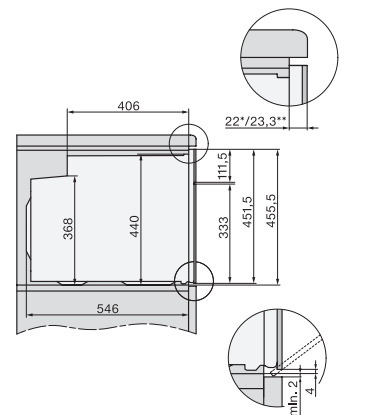

H 7840 BPX

Håndtaksløs kompaktstekeovn

i perfekt kombinerbar design med steketermometer og BrilliantLight.

side view H7000 M, installation drawings

side view H7000 M, installation drawings, GB, AU

built-in H7000 M, installation drawing

built-in H7000 M build-under, installation drawing

Installation H7000 M, installation drawing

side view H7000 M build-under, installation drawings