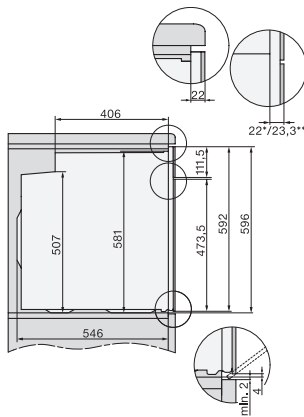

H 7660 BP

Stekeovn

i perfekt kombinerbar design med steketermometer og BrilliantLight

installation H7000 XL, installation drawing

side view H7000 XL, installation drawings

built-in H7000 XL, installation drawing

H226x-1B/BP/E/EP/I/IP, H2x6xB/BP, H7x6xB/BP/BPX, installation drawings

DG7x40, DGC7x4x, DGC7x6x, DG7635, DGM7x4x, DO7, H2860B/BP, H7240BM, H7x40BM, H7x4xB/BP, H7x6xB/BP, installation drawings

H226x-1B/BP/E/EP/I/IP, H2760B/BP, H28x0B/BP, H7x40BM/BMX, H7x6xB/BP/BPX, installation drawings