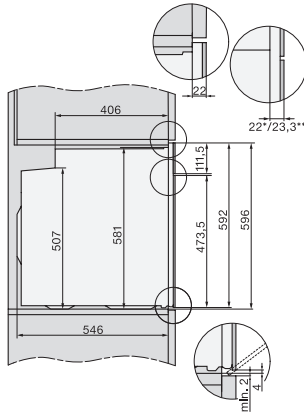

H 7660 BP

Stekeovn

i perfekt kombinerbar design med steketermometer og BrilliantLight

installation H7000 XL, installation drawing

side view H7000 XL, installation drawings

built-in H7000 XL, installation drawing