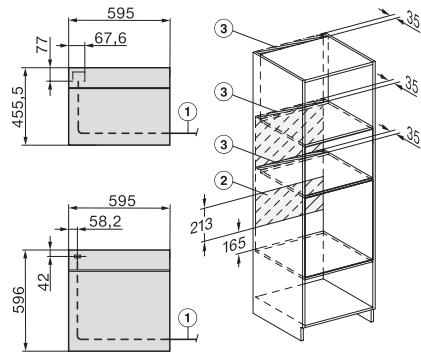

H226x-1B/BP/E/EP/I/IP, H2x6xB/BP, H7x6xB/BP/BPX, installation drawings

DG7x40, DGC7x4x, DGC7x6x, DG7635, DGM7x4x, DO7, H2860B/BP, H7240BM, H7x40BM, H7x4xB/BP, H7x6xB/BP, installation drawings

H226x-1B/BP/E/EP/I/IP, H2760B/BP, H28x0B/BP, H7x40BM/BMX, H7x6xB/BP/BPX, installation drawings

side view H7000 XL build-under, installation drawing

H2xxx-1 B/BP/E/I/IP, H7xxx B/BP/BM/BMX, installation drawings

H 7660 BP

Stekeovn

i perfekt kombinerbar design med steketermometer og BrilliantLight

H2xxx-1 B/BP/E/I/IP, H7xxx B/BP/BM/BMX, installation drawings