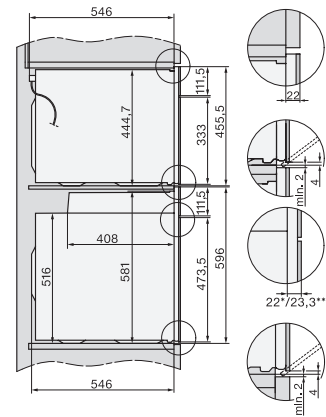

H 7660 BP

Stekeovn

i perfekt kombinerbar design med steketermometer og BrilliantLight

installation H7000 XL, installation drawing

side view H7000 XL, installation drawings

built-in H7000 XL, installation drawing

H226x-1B/BP/E/EP/I/IP, H2x6xB/BP, H7x6xB/BP/BPX, installation drawings

DG7x40, DGC7x4x, DGC7x6x, DG7635, DGM7x4x, DO7, H2860B/BP, H7240BM, H7x40BM, H7x4xB/BP, H7x6xB/BP, installation drawings

H226x-1B/BP/E/EP/I/IP, H2760B/BP, H28x0B/BP, H7x40BM/BMX, H7x6xB/BP/BPX, installation drawings

side view H7000 XL build-under, installation drawing

H2xxx-1 B/BP/E/I/IP, H7xxx B/BP/BM/BMX, installation drawings

H 7660 BP

Stekeovn

i perfekt kombinerbar design med steketermometer og BrilliantLight

H2xxx-1 B/BP/E/I/IP, H7xxx B/BP/BM/BMX, installation drawings