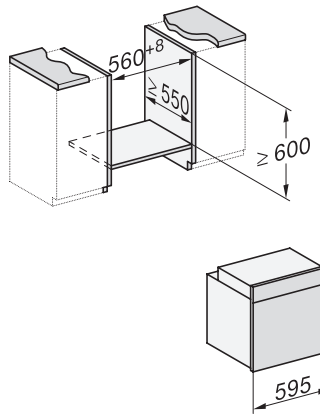

H 7660 BP

Stekeovn

i perfekt kombinerbar design med steketermometer og BrilliantLight

installation H7000 XL, installation drawing

side view H7000 XL, installation drawings

built-in H7000 XL, installation drawing