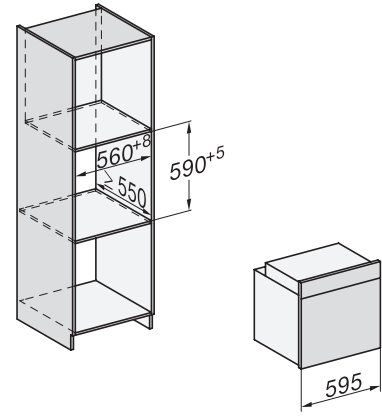

H 7660 BP

Stekeovn

i perfekt kombinerbar design med steketermometer og BrilliantLight

installation H7000 XL, installation drawing

side view H7000 XL, installation drawings

built-in H7000 XL, installation drawing