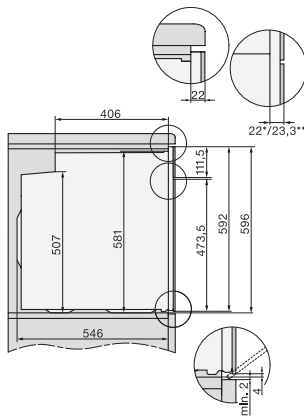

H 7660 BP

Stekeovn

i perfekt kombinerbar design med steketermometer og BrilliantLight

installation H7000 XL, installation drawing

side view H7000 XL, installation drawings

built-in H7000 XL, installation drawing

H226x-1B/BP/E/EP/I/IP, H2x6xB/BP, H7x6xB/BP/BPX, installation drawings

H2x6x-1B/BP/E/EP/I/IP, H2850BP, H7x6xB/BP/BPX, H2x6xB, installation drawings

DG7x40, DGC7x4x, DGC7x6x, DG7635, DGM7x4x, DO7, H2860B/BP, H7240BM, H7x40BM, H7x4xB/BP, H7x6xB/BP, installation drawings

H226x-1B/BP/E/EP/I/IP, H2760B/BP, H28x0B/BP, H7x40BM/BMX, H7x6xB/BP/BPX, installation drawings

side view H7000 XL build-under, installation drawing

H2xxx-1 B/BP/E/I/IP, H7xxx B/BP/BM/BMX, installation drawings