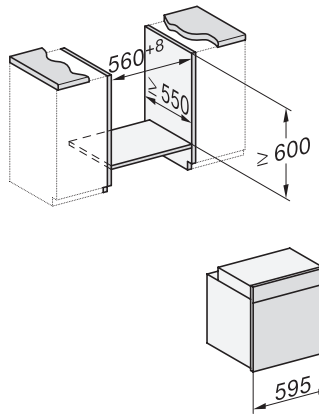

H 7660 BP

Stekeovn

i perfekt kombinerbar design med steketermometer og BrilliantLight

installation H7000 XL, installation drawing

side view H7000 XL, installation drawings

built-in H7000 XL, installation drawing