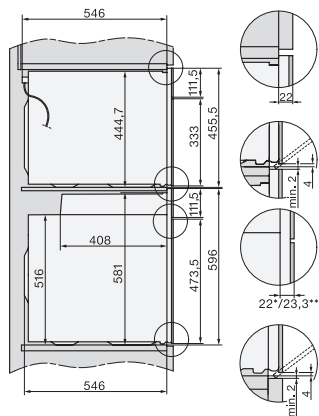

H 7464 BPX

Stekeovn uten håndtak

i perfekt kombinerbar design med steketermometer og LED-belysning.

installation H7000 XL, installation drawing

side view H7000 XL, installation drawings

built-in H7000 XL, installation drawing

Installation H7000 XL underframe, installation drawings

Installation H7000 BM XL, installation drawings

side view H7000 XL build-under, installation drawing

side view Kombi BM XL, installation drawings

Installation Kombi BM XL, installation drawings