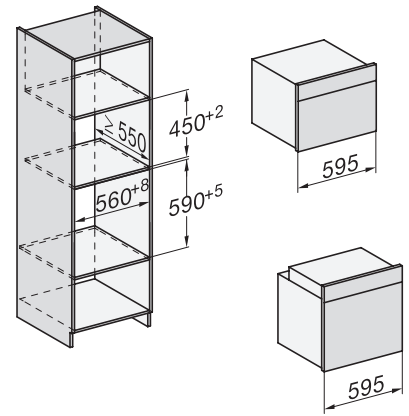

H226x-1B/BP/E/EP/I/IP, H2760B/BP, H28x0B/BP, H7x40BM/BMX, H7x6xB/BP/BPX, installation drawings