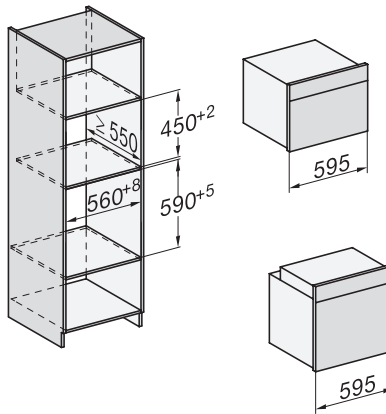

Installation H7000 BM XL, installation drawings