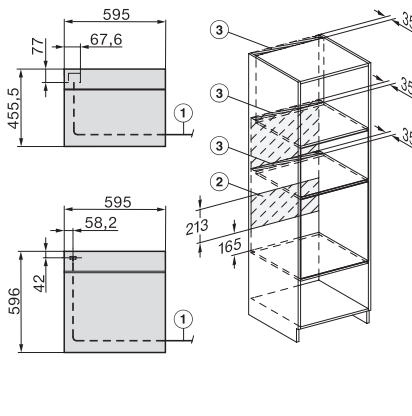

H 7464 BPX

Stekeovn uten håndtak

i perfekt kombinerbar design med steketermometer og LED-belysning.

installation H7000 XL, installation drawing

side view H7000 XL, installation drawings

built-in H7000 XL, installation drawing

Installation H7000 XL underframe, installation drawings

Installation H7000 BM XL, installation drawings

side view H7000 XL build-under, installation drawing

side view Kombi BM XL, installation drawings

Installation Kombi BM XL, installation drawings