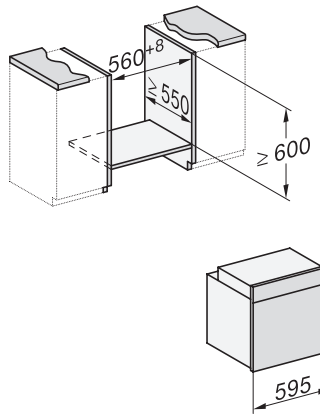

H 7464 BP

Stekeovn

i perfekt kombinerbar design med steketermometer og LED-belysning.

installation H7000 XL, installation drawing

side view H7000 XL, installation drawings

built-in H7000 XL, installation drawing