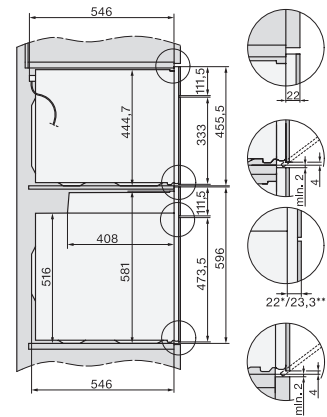

H 7464 BP

Stekeovn

i perfekt kombinerbar design med steketermometer og LED-belysning.

installation H7000 XL, installation drawing

side view H7000 XL, installation drawings

built-in H7000 XL, installation drawing

H226x-1B/BP/E/EP/I/IP, H2x6xB/BP, H7x6xB/BP/BPX, H2x6xB, installation drawings

H2x6x-1B/BP/E/EP/I/IP, H2850BP, H7x6xB/BP/BPX, H2x6xB, installation drawings

DG2840, DG7x40, DGC7x4x, DG7x6x, DGC7x6x, DGD7635, DGM7x4x, DO7, H28B/BP, H7x4xB/BM/BP, H7x6xB/BP, installation drawing

H226x-1B/BP/E/EP/I/IP, H2760B/BP, H28x0B/BP, H7x40BM/BMX, H7x6xB/BP/BPX, installation drawings

side view H7000 XL build-under, installation drawing

H2xxx-1 B/BP/E/I/IP, H7xxx B/BP/BM/BMX, installation drawings