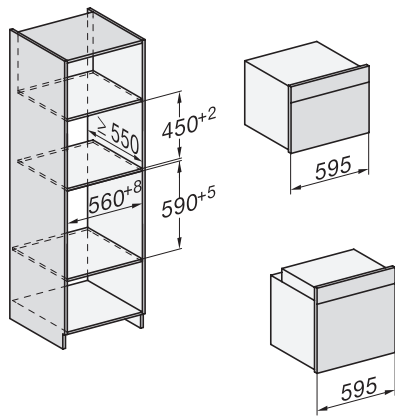

H226x-1B/BP/E/EP/I/IP, H2760B/BP, H28x0B/BP, H7x40BM/BMX, H7x6xB/BP/BPX, installation drawings