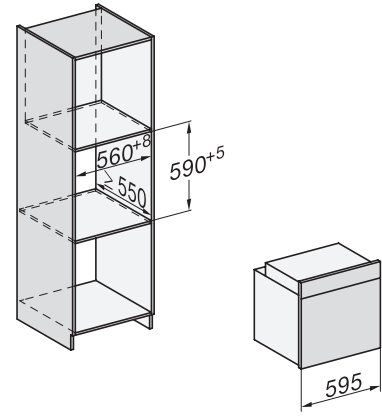

H 7464 BP

Stekeovn

i perfekt kombinerbar design med steketermometer og LED-belysning.

installation H7000 XL, installation drawing

side view H7000 XL, installation drawings

built-in H7000 XL, installation drawing