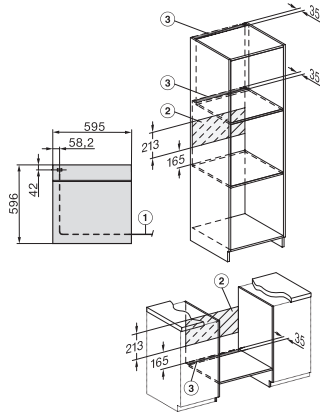

H 7464 BP

Stekeovn

i perfekt kombinerbar design med steketermometer og LED-belysning.

installation H7000 XL, installation drawing

side view H7000 XL, installation drawings

built-in H7000 XL, installation drawing