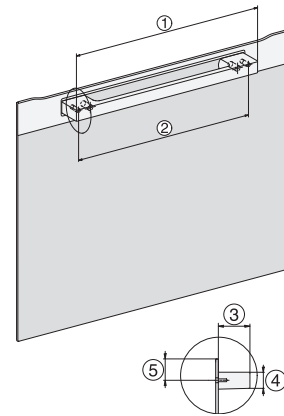

DG2840, DG7x40, DGC7x4x, DG7x6x, DGC7x6x, DGD7635, DGM7x4x, DO7, H28B/BP, H7x4xB/BM/BP, H7x6xB/BP, installation drawing