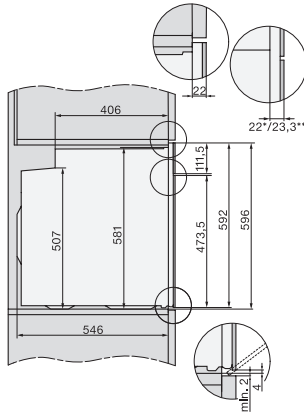

H 7464 BP

Stekeovn

i perfekt kombinerbar design med steketermometer og LED-belysning.

installation H7000 XL, installation drawing

side view H7000 XL, installation drawings

built-in H7000 XL, installation drawing