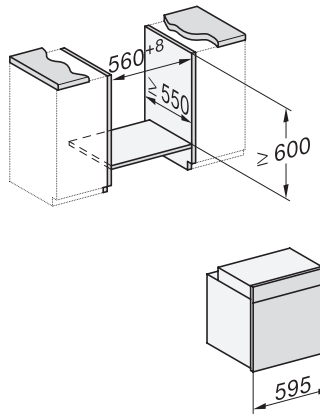

H 7464 BP

Stekeovn

i perfekt kombinerbar design med steketermometer og LED-belysning.

installation H7000 XL, installation drawing

side view H7000 XL, installation drawings

built-in H7000 XL, installation drawing

Installation H7000 XL underframe, installation drawings

H2x6x-1B/BP/E/EP/I/IP, H2850BP, H7x6xB/BP/BPX, H2x6xB, installation drawings

H7000 handle, glass, installation drawings

Installation H7000 BM XL, installation drawings