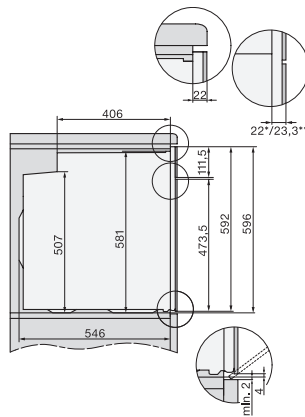

H 7464 BP

Stekeovn

i perfekt kombinerbar design med steketermometer og LED-belysning.

installation H7000 XL, installation drawing

side view H7000 XL, installation drawings

built-in H7000 XL, installation drawing

H226x-1B/BP/E/EP/I/IP, H2x6xB/BP, H7x6xB/BP/BPX, installation drawings

H2x6x-1B/BP/E/EP/I/IP, H2850BP, H7x6xB/BP/BPX, H2x6xB, installation drawings

DG7x40, DGC7x4x, DGC7x6x, DG7635, DGM7x4x, DO7, H2860B/BP, H7240BM, H7x40BM, H7x4xB/BP, H7x6xB/BP, installation drawings

H226x-1B/BP/E/EP/I/IP, H2760B/BP, H28x0B/BP, H7x40BM/BMX, H7x6xB/BP/BPX, installation drawings

side view H7000 XL build-under, installation drawing

H2xxx-1 B/BP/E/I/IP, H7xxx B/BP/BM/BMX, installation drawings