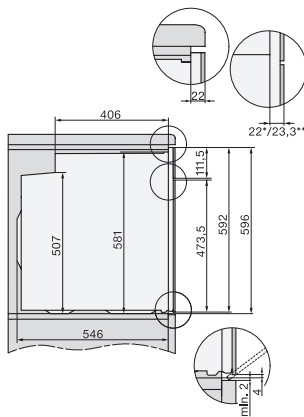

H 7464 BP

Stekeovn

i perfekt kombinerbar design med steketermometer og LED-belysning.

installation H7000 XL, installation drawing

side view H7000 XL, installation drawings

built-in H7000 XL, installation drawing

Installation H7000 XL underframe, installation drawings

H2x6x-1B/BP/E/EP/I/IP, H2850BP, H7x6xB/BP/BPX, H2x6xB, installation drawings

H7000 handle, glass, installation drawings

Installation H7000 BM XL, installation drawings

side view H7000 XL build-under, installation drawing

side view Kombi BM XL, installation drawings

H 7464 BP

Stekeovn

i perfekt kombinerbar design med steketermometer og LED-belysning.

Installation Kombi BM XL, installation drawings