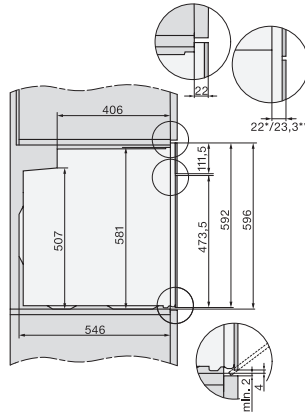

H 7464 BP

Stekeovn

i perfekt kombinerbar design med steketermometer og LED-belysning.

installation H7000 XL, installation drawing

side view H7000 XL, installation drawings

built-in H7000 XL, installation drawing