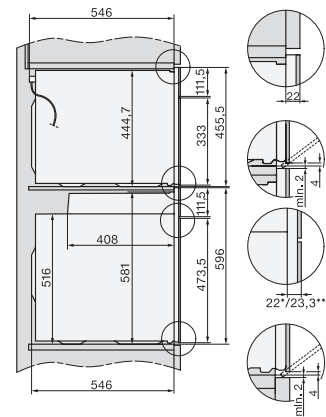

H 7464 BP

Stekeovn

i perfekt kombinerbar design med steketermometer og LED-belysning.

installation H7000 XL, installation drawing

side view H7000 XL, installation drawings

built-in H7000 XL, installation drawing

Installation H7000 XL underframe, installation drawings

H2x6x-1B/BP/E/EP/I/IP, H2850BP, H7x6xB/BP/BPX, H2x6xB, installation drawings

H7000 handle, glass, installation drawings

Installation H7000 BM XL, installation drawings

side view H7000 XL build-under, installation drawing

side view Kombi BM XL, installation drawings

H 7464 BP

Stekeovn

i perfekt kombinerbar design med steketermometer og LED-belysning.

Installation Kombi BM XL, installation drawings